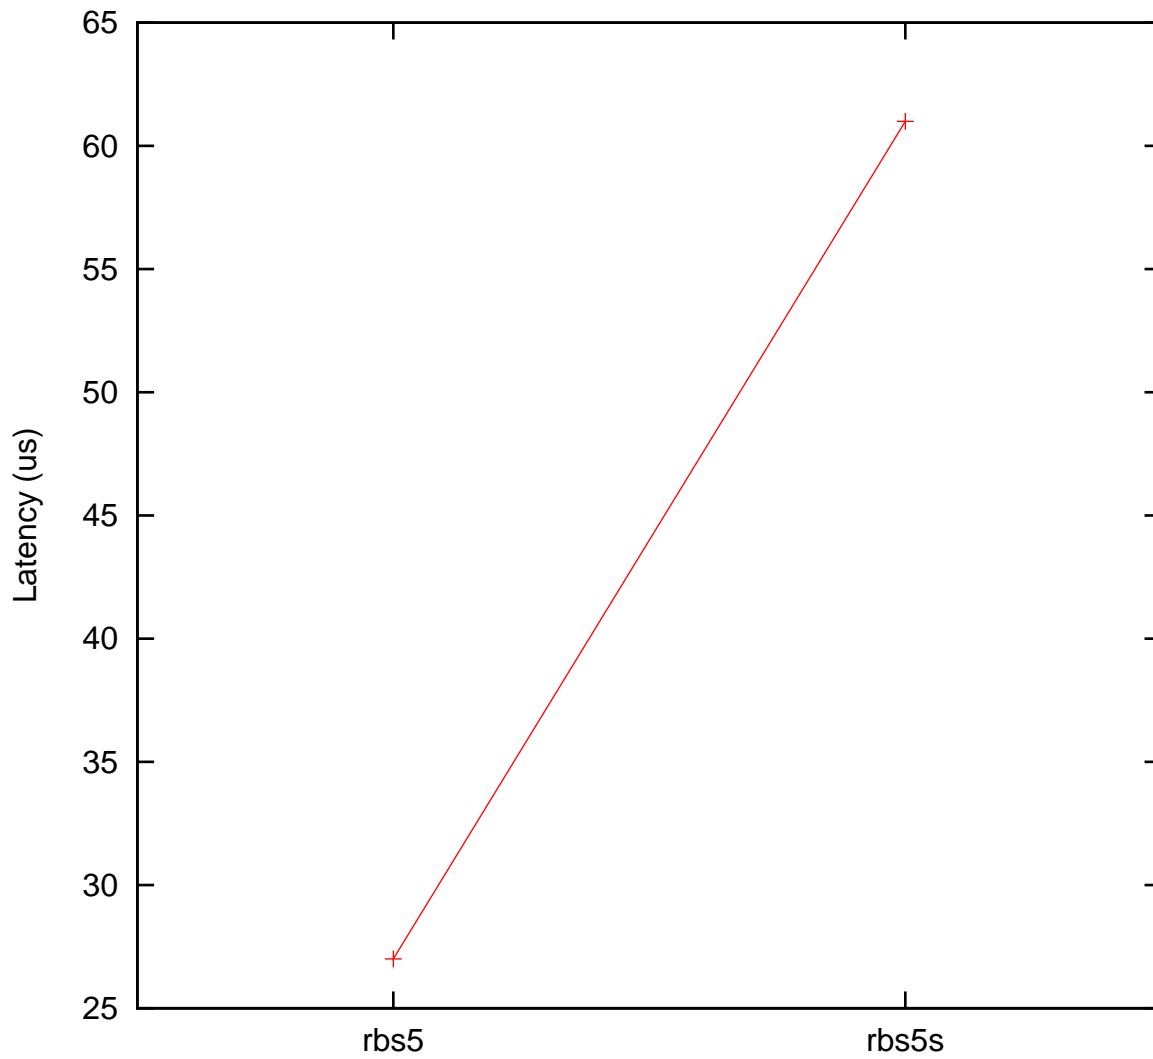

Moderate load maximum latency
x86 Intel Core i7-950 3.06 GHz, Linux 2.6.33.7.2-rt30-32 vs.
ARM NXP i.MX8M Plus 600 MHz, Linux 5.17.0-rt15

(Plotted on 05/11/25 at 21:08:17)

Core 0 —+—