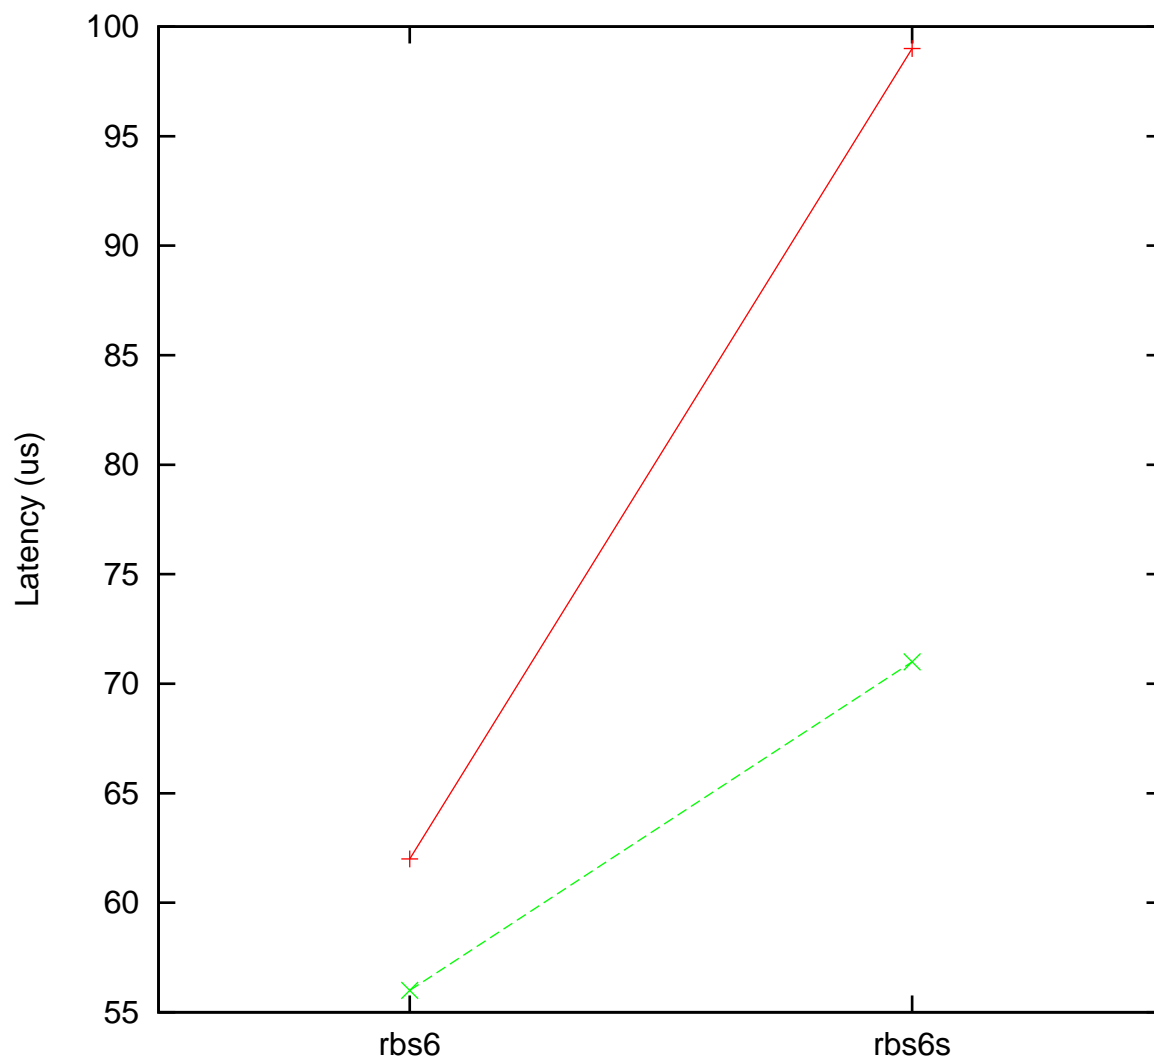

Moderate load maximum latency  
x86 Intel Atom E3845 @ 15 MHz, Linux 4.19.37-rt20 vs.  
x86 Intel Atom E3825 @ 333 MHz, Linux 4.19.37-rt20

(Plotted on 05/14/25 at 10:37:59)

Core 0 —+— Core 1 - -x- -