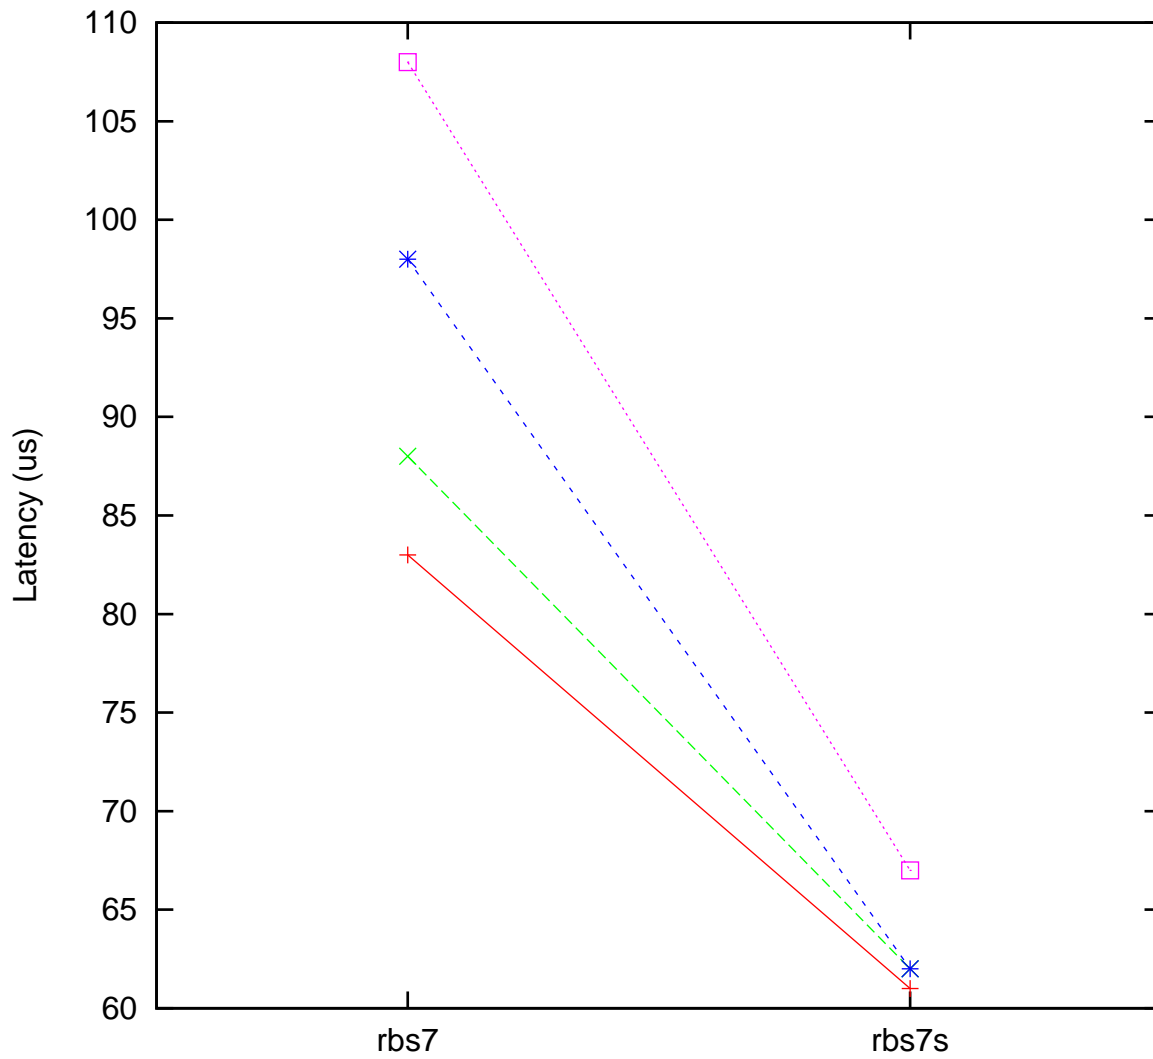

Moderate load maximum latency
ARMv7 Processor rev 10 (v7l), Linux 4.9.47-rt37 vs.
ARMv7 Processor rev 10 (v7l), Linux 3.12.6-rt9

(Plotted on 09/26/21 at 23:00:27)

Core 0 —+— Core 1 - -x- - Core 2 - -*- - Core 3□.....