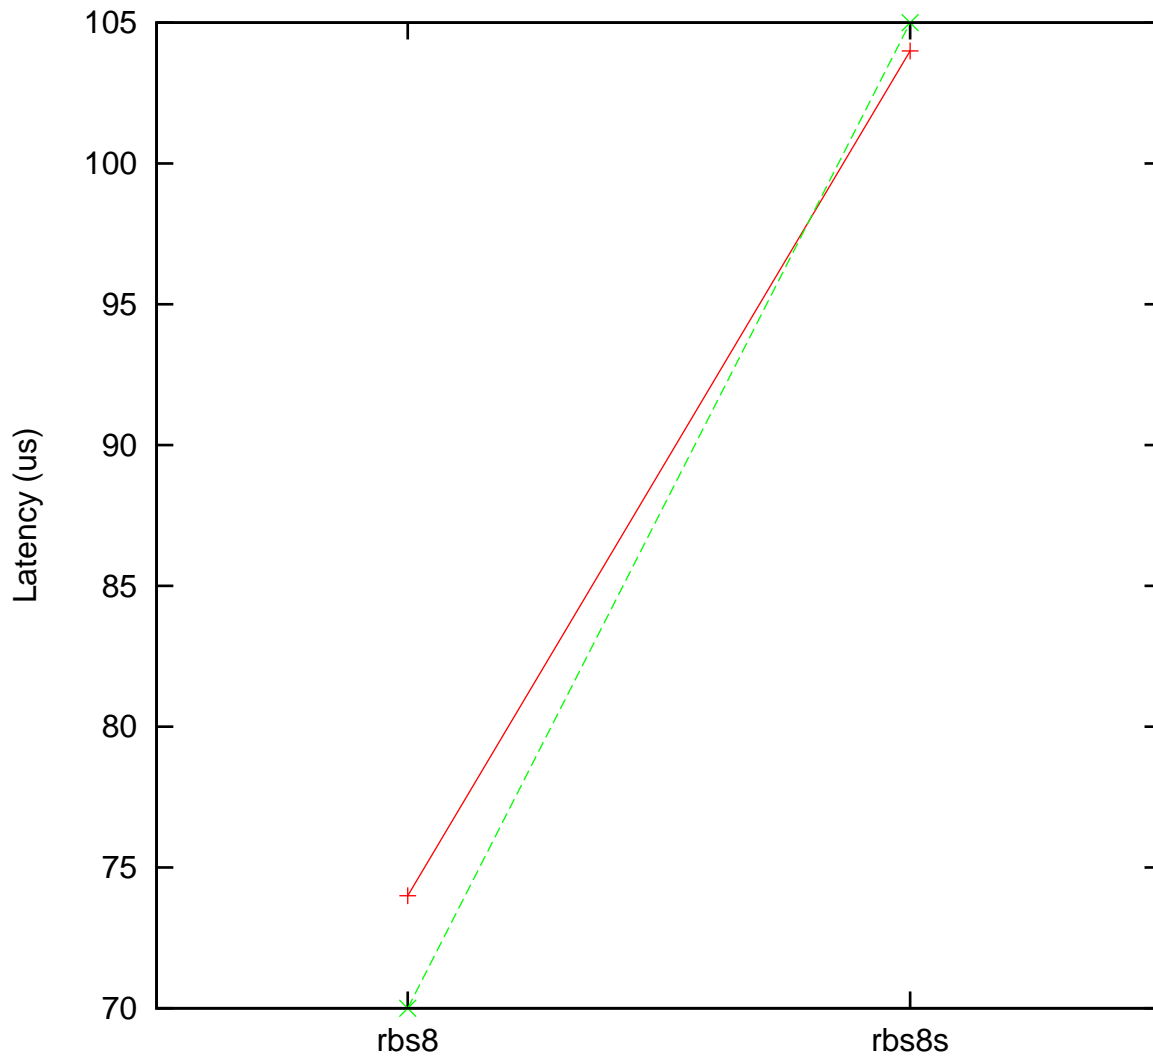

Moderate load maximum latency
ARM Xilinx Zync 66 MHz, Linux 3.12.24-rt38 vs.
x86 Intel Core i5-1135G7 200 MHz, Linux 5.15.21-rt30

(Plotted on 05/17/25 at 12:22:40)

Core 0 —+— Core 1 —x—