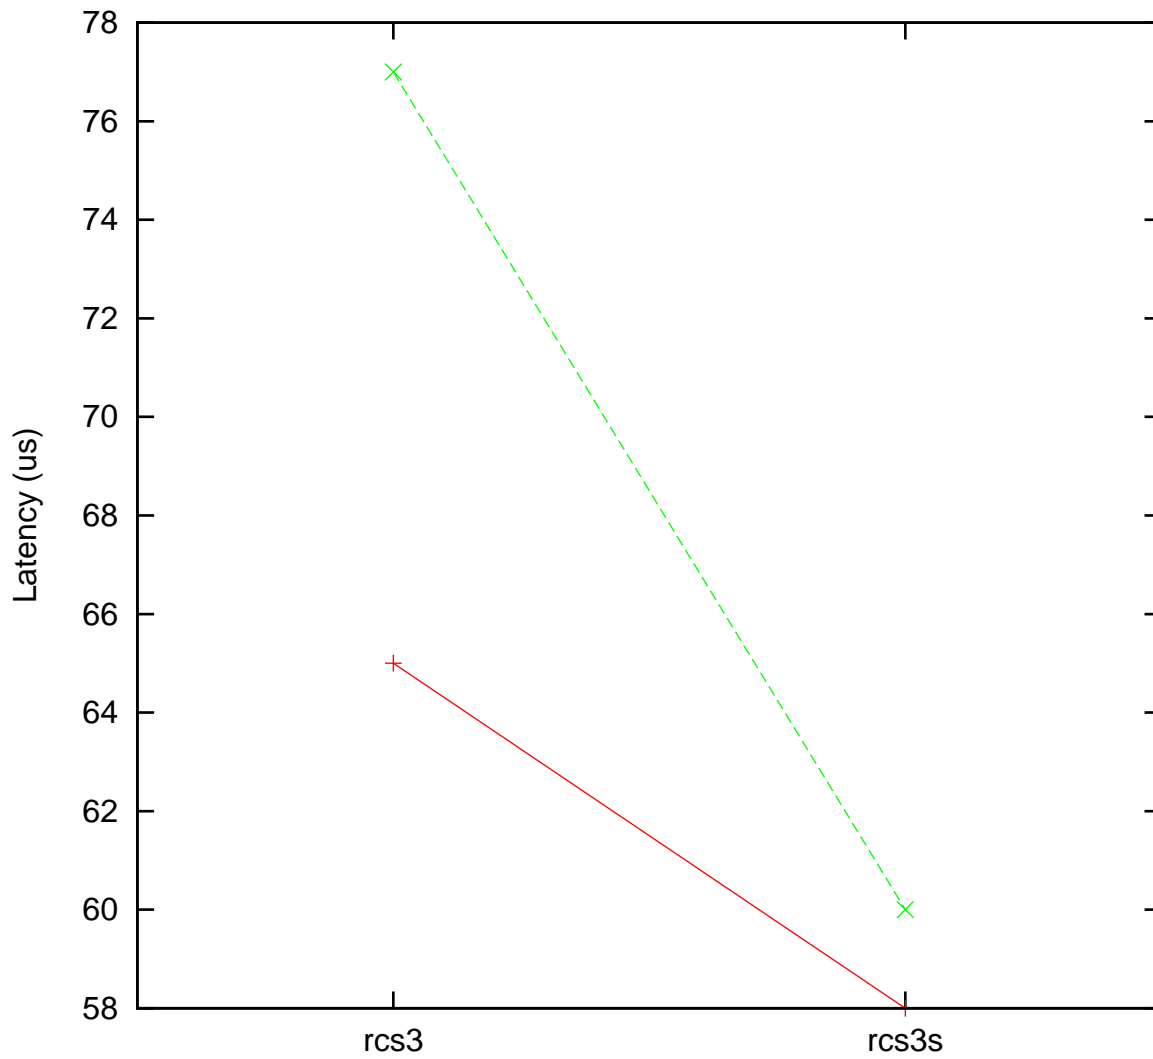

Moderate load maximum latency  
AMD G-T48L Processor, Linux 4.4.4-rt11 vs.  
AMD Eng Sample: ZM3301C3T4MFB<sub>3</sub>6/33<sub>N</sub>, Linux 4.18.7-rt5

(Plotted on 10/23/21 at 4:32:23)

Core 0 —+— Core 1 - -x- -