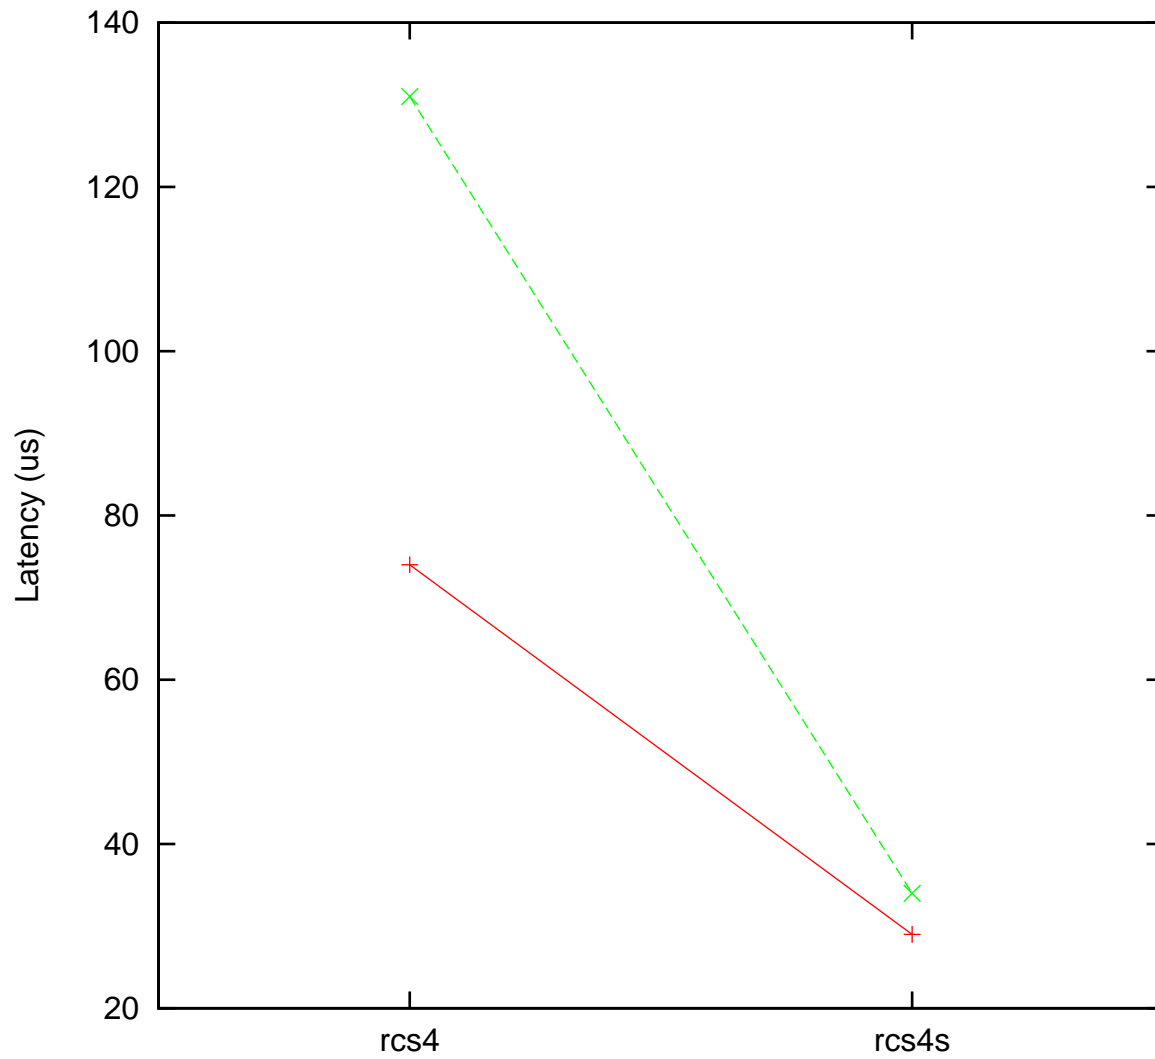

Moderate load maximum latency
x86 Intel Celeron N3350 100 MHz, Linux 5.10.90-rt60 vs.
x86 Intel Pentium N4200 100 MHz, Linux 5.9.1-rt18

(Plotted on 07/04/22 at 14:02:31)

Core 0 —+— Core 1 - -x- -