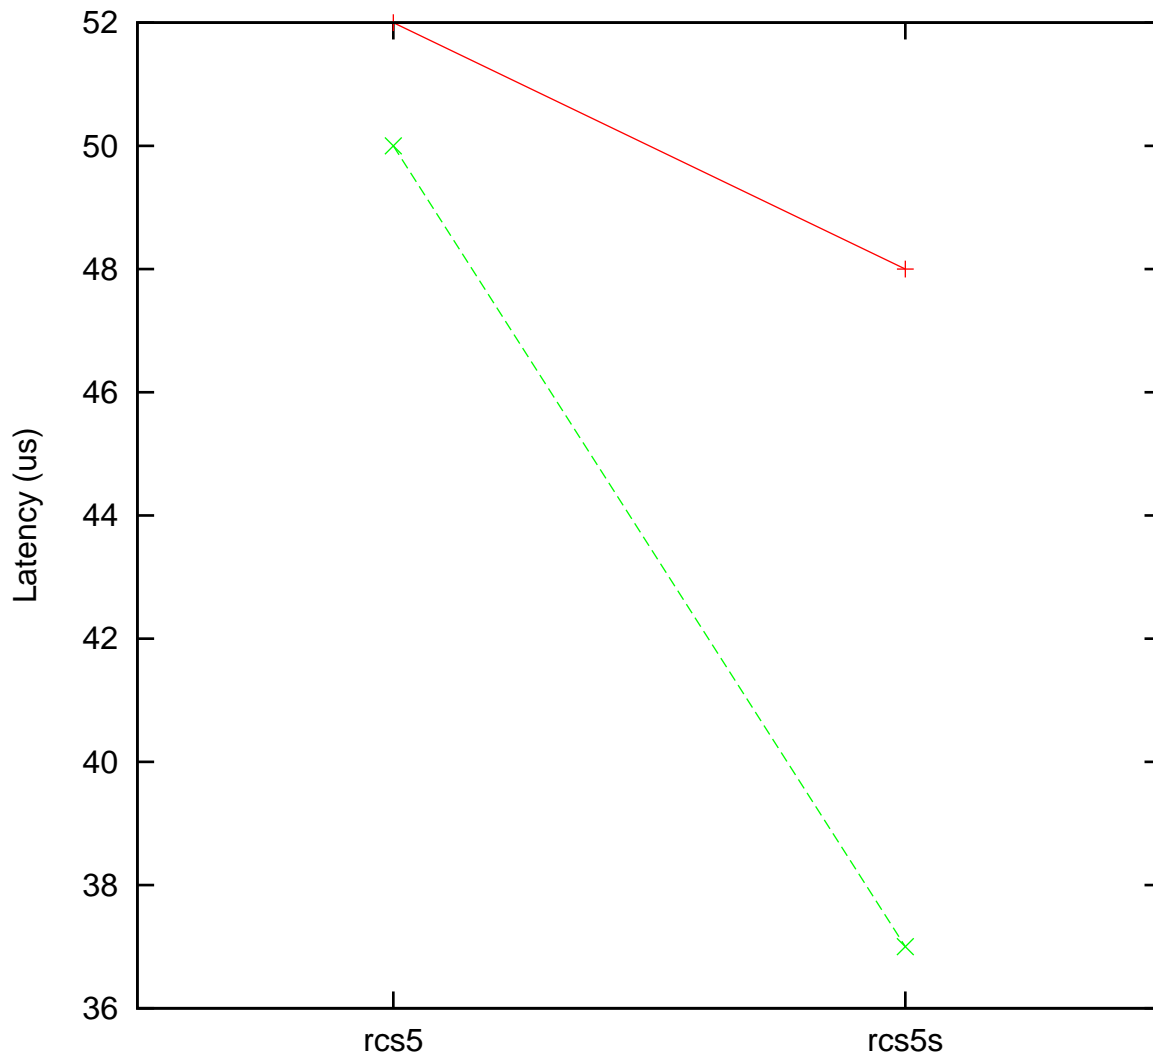

Moderate load maximum latency  
x86 Intel Celeron G3900 200 MHz, Linux 6.1.12-rt7 vs.  
x86 Intel Celeron G3900 200 MHz, Linux 6.1.38-rt12

(Plotted on 06/08/26 at 14:16:32)

Core 0 —+— Core 1 - -x - -