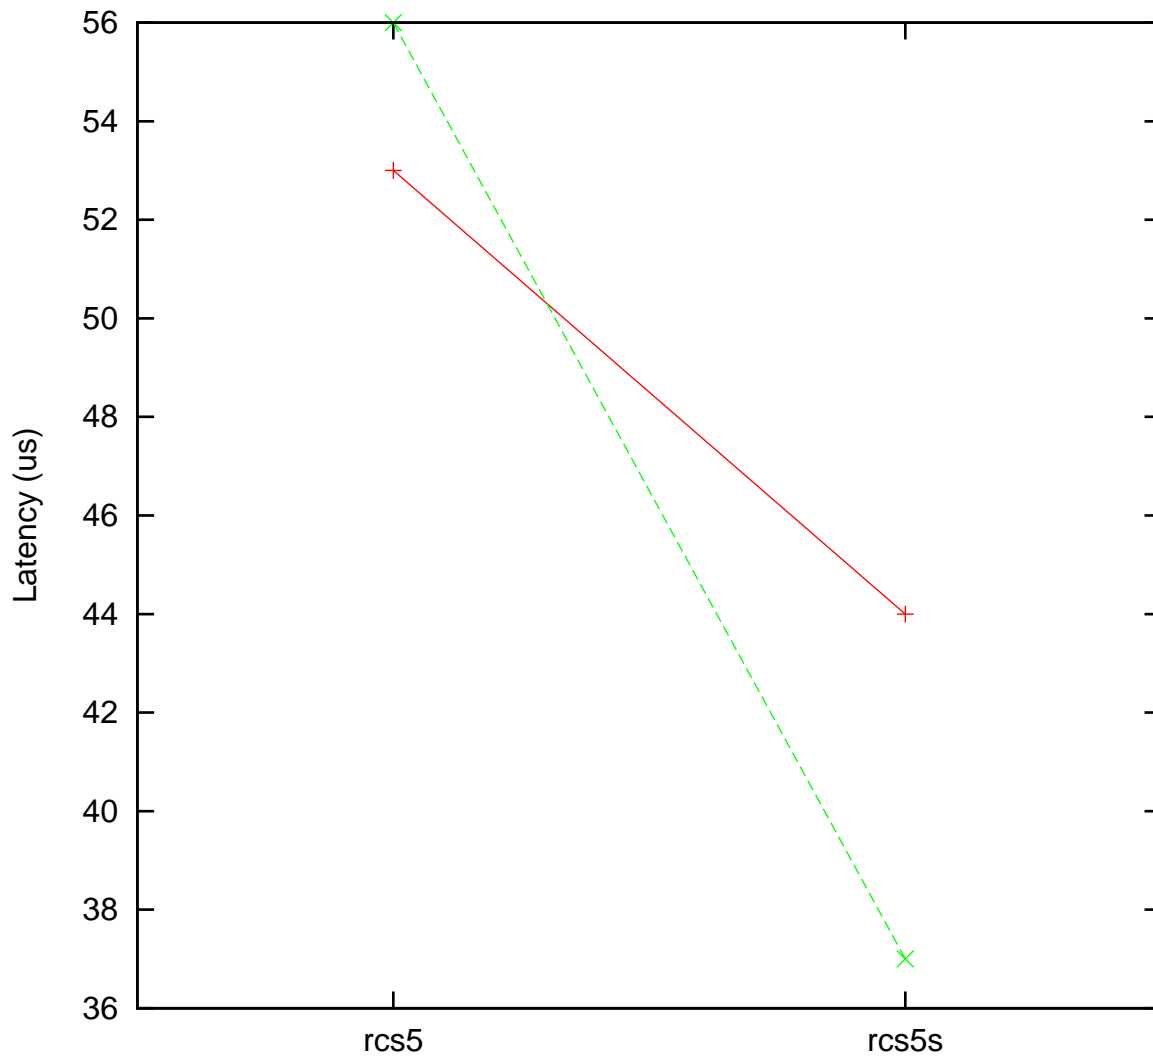

Moderate load maximum latency
x86 Intel Celeron G3900 200 MHz, Linux 6.1.12-rt7 vs.
x86 Intel Celeron G3900 200 MHz, Linux 6.1.38-rt12

(Plotted on 02/11/25 at 2:13:48)

Core 0 —+— Core 1 - -x- -