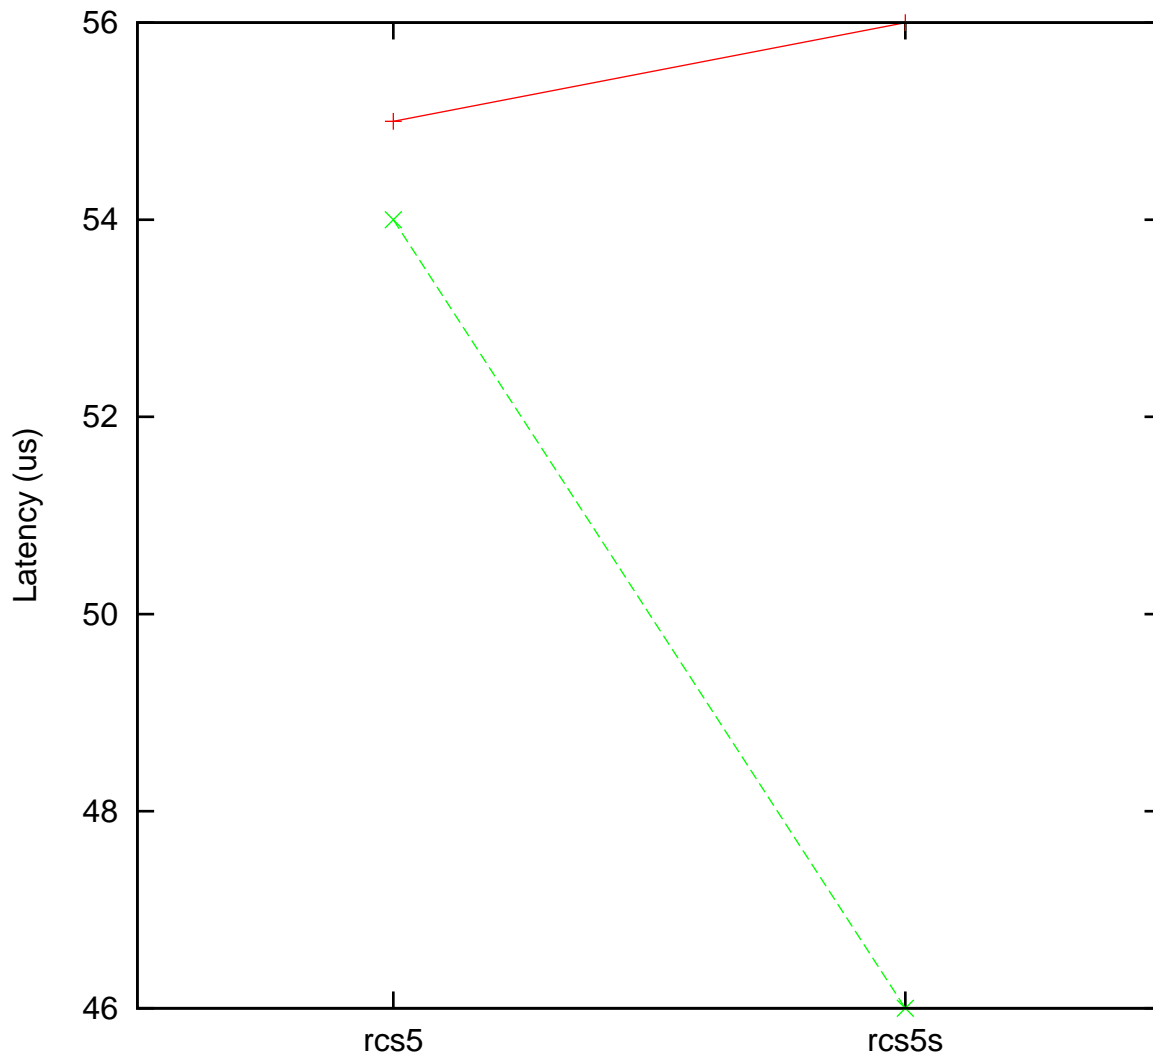

Moderate load maximum latency
x86 Intel Celeron G3900 200 MHz, Linux 6.1.12-rt7 vs.
x86 Intel Celeron G3900 200 MHz, Linux 6.1.38-rt12

(Plotted on 05/15/25 at 16:58:31)

Core 0 —+— Core 1 - -x- -