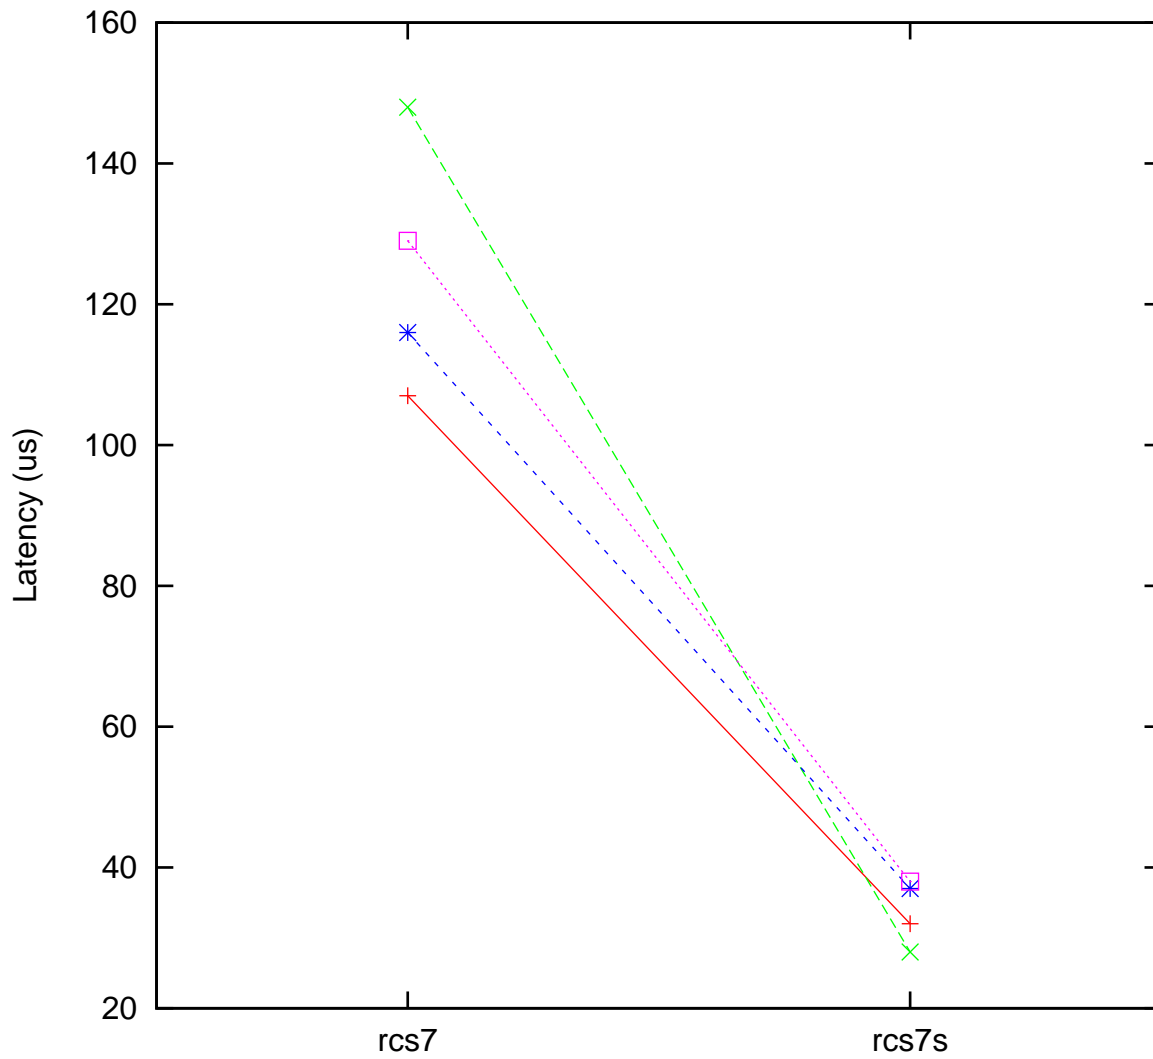

Moderate load maximum latency  
x86 Intel Atom D525 800 MHz, Linux 6.1.38-rt12 vs.  
x86 Intel Celeron 33455 500 MHz, Linux 5.15.2-rt19

(Plotted on 06/08/26 at 9:52:10)

Core 0 —+— Core 1 - -x- - Core 2 - -\*- - Core 3 ···□···