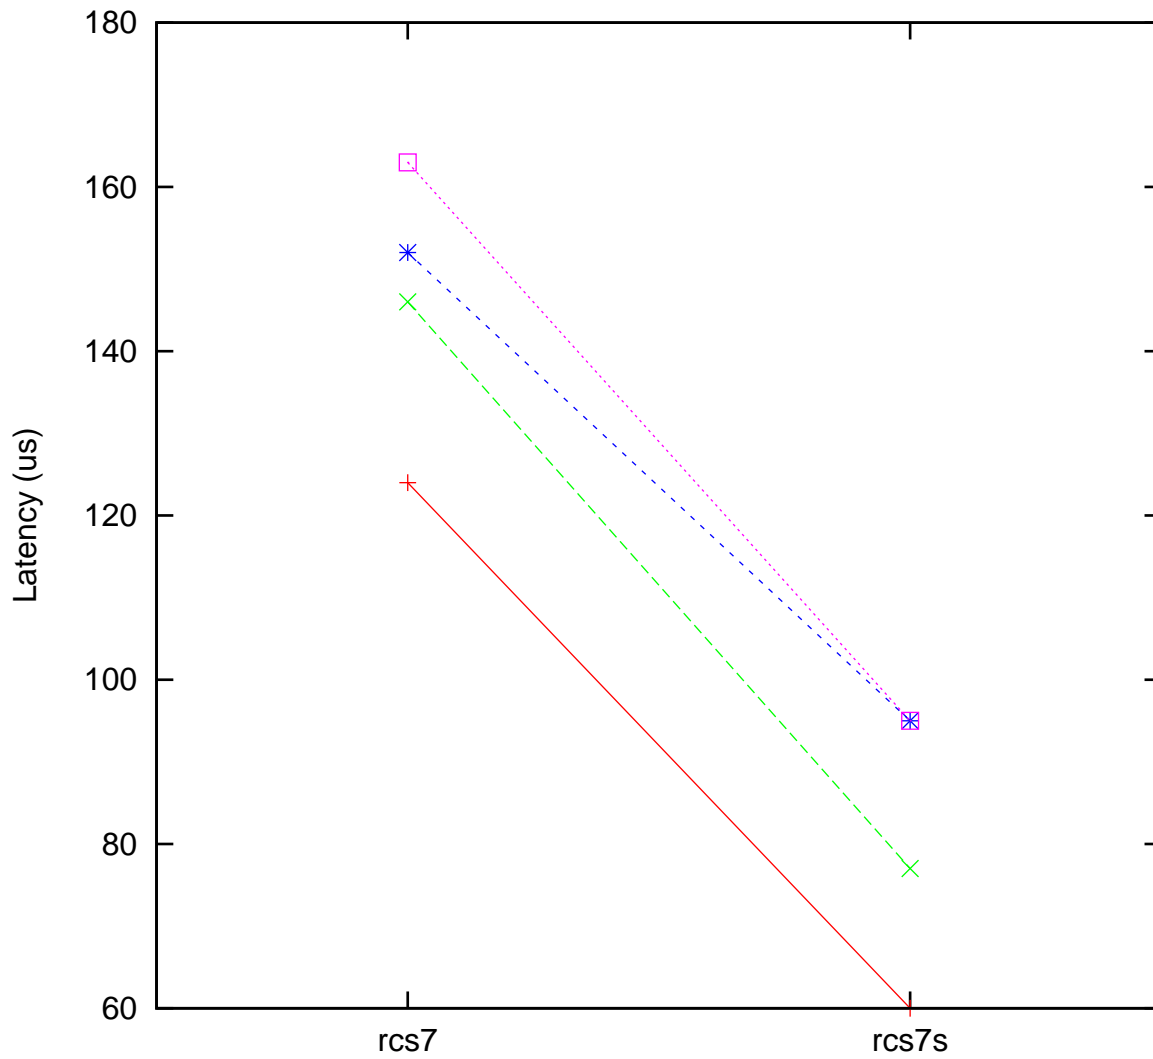

Moderate load maximum latency
x86 Intel Atom D525 800 MHz, Linux 4.19.37-rt19 vs.
x86 Intel Celeron 33455 500 MHz, Linux 5.15.2-rt19

(Plotted on 07/04/22 at 9:20:26)

Core 0 —+— Core 1 - -x- - Core 2 - -*- - Core 3 ···□···