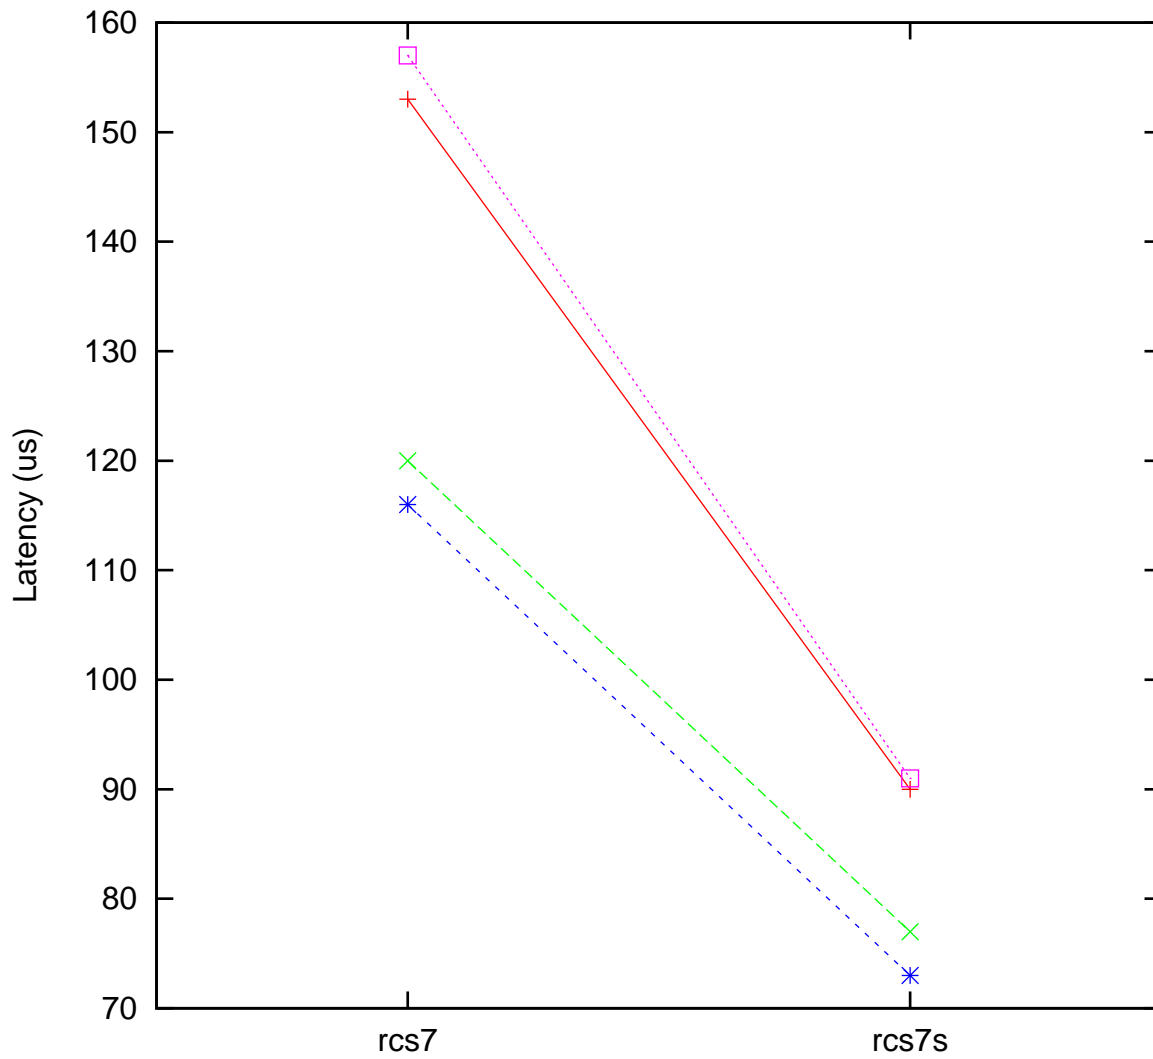

Moderate load maximum latency
x86 Intel Atom D525 800 MHz, Linux 6.1.38-rt12 vs.
x86 Intel Celeron 33455 500 MHz, Linux 5.15.2-rt19

(Plotted on 11/11/24 at 4:46:49)

Core 0 —+— Core 1 - -x- - Core 2 - -*- - Core 3 ···□···