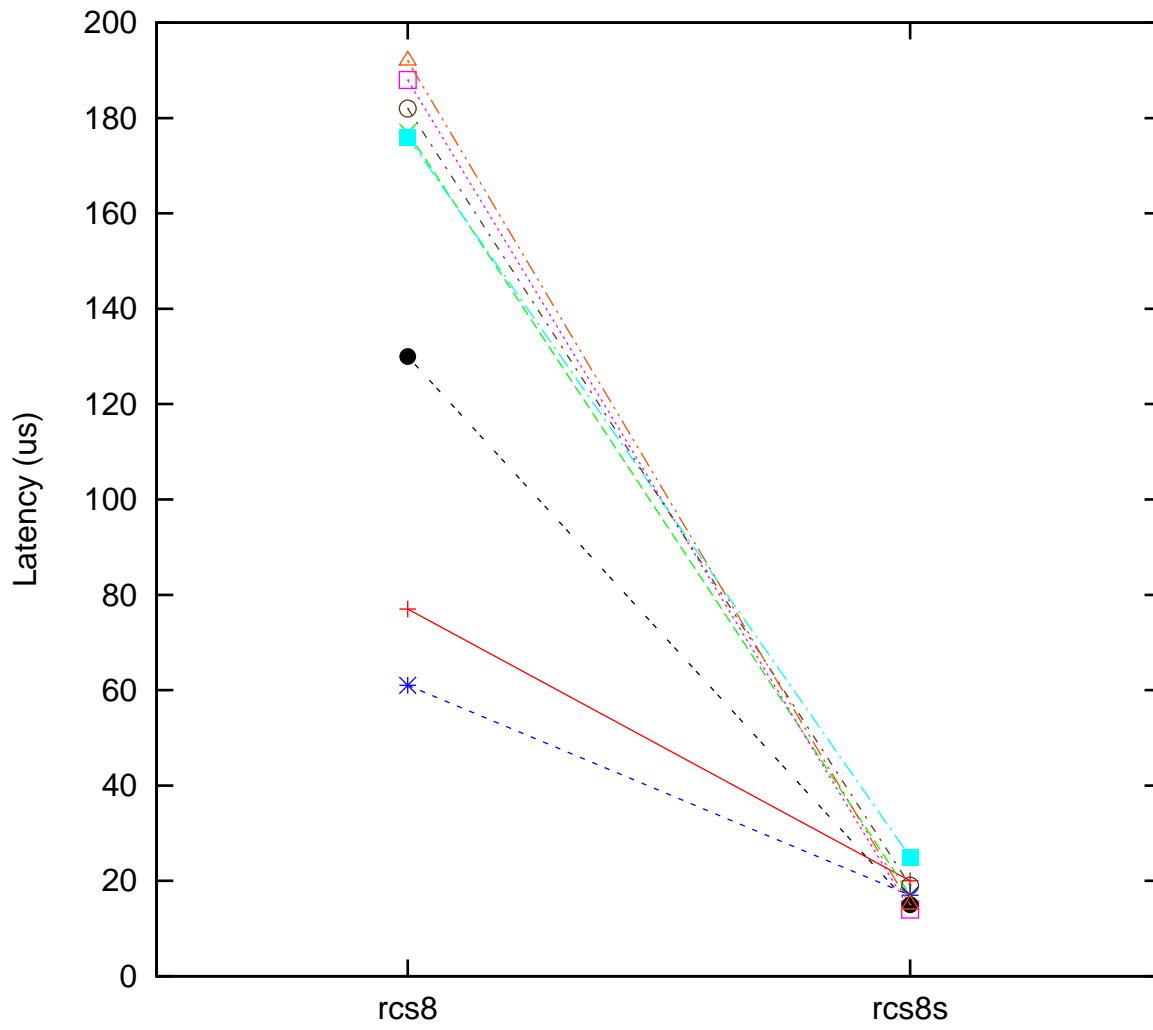

Moderate load maximum latency
x86 AMD 1950X 300 MHz, Linux 5.10.47-rt46 vs.
x86 Intel Xeon E3-1230 V2 300 MHz, Linux 4.19.1-rt3

(Plotted on 05/11/25 at 8:00:19)

Core 0	—+—	Core 2	- - * - -	Core 4	- - ■ - -	Core 6	- - ● - -
Core 1	- - × - -	Core 3	- - □ - -	Core 5	- - ○ - -	Core 7	- - △ - -