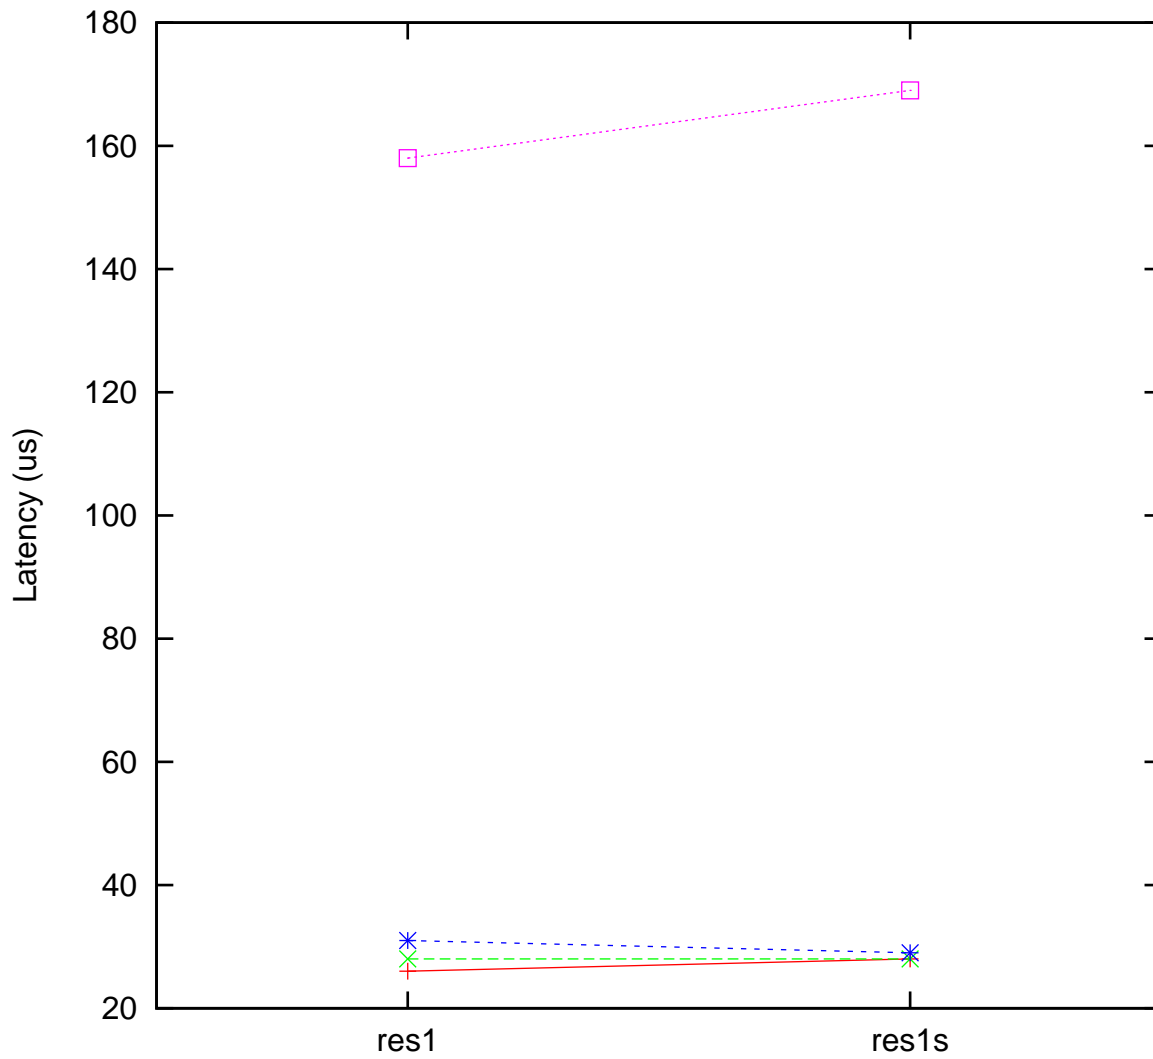

Moderate load maximum latency  
x86 Intel Core i5-8365UE 600 MHz, Linux 6.0.0-rt11 vs.  
x86 Intel Core i5-8365UE 600 MHz, Linux 5.15.70-rt50

(Plotted on 05/06/23 at 0:54:27)

Core 0 —+— Core 1 - -x- - Core 2 - -\*- - Core 3 - -□- -