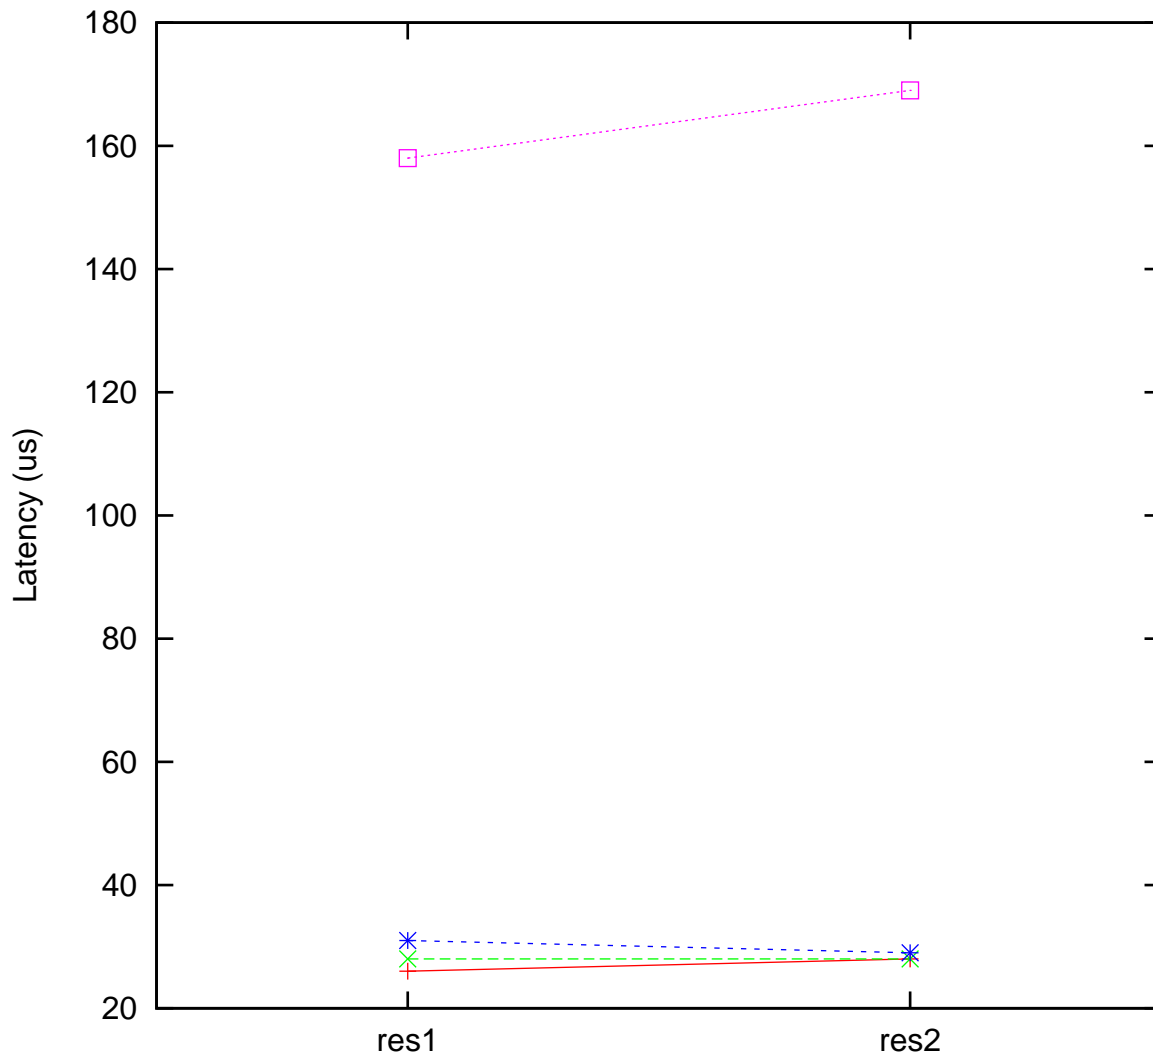

Moderate load maximum latency
x86 Intel Core i5-8365UE 600 MHz, Linux 6.0.0-rt11 vs.
x86 Intel Core i5-8365UE 600 MHz, Linux 6.0.0-rt11

(Plotted on 05/23/23 at 6:34:47)

Core 0 —+— Core 1 - -x- - Core 2 - -*- - Core 3 - -□- -