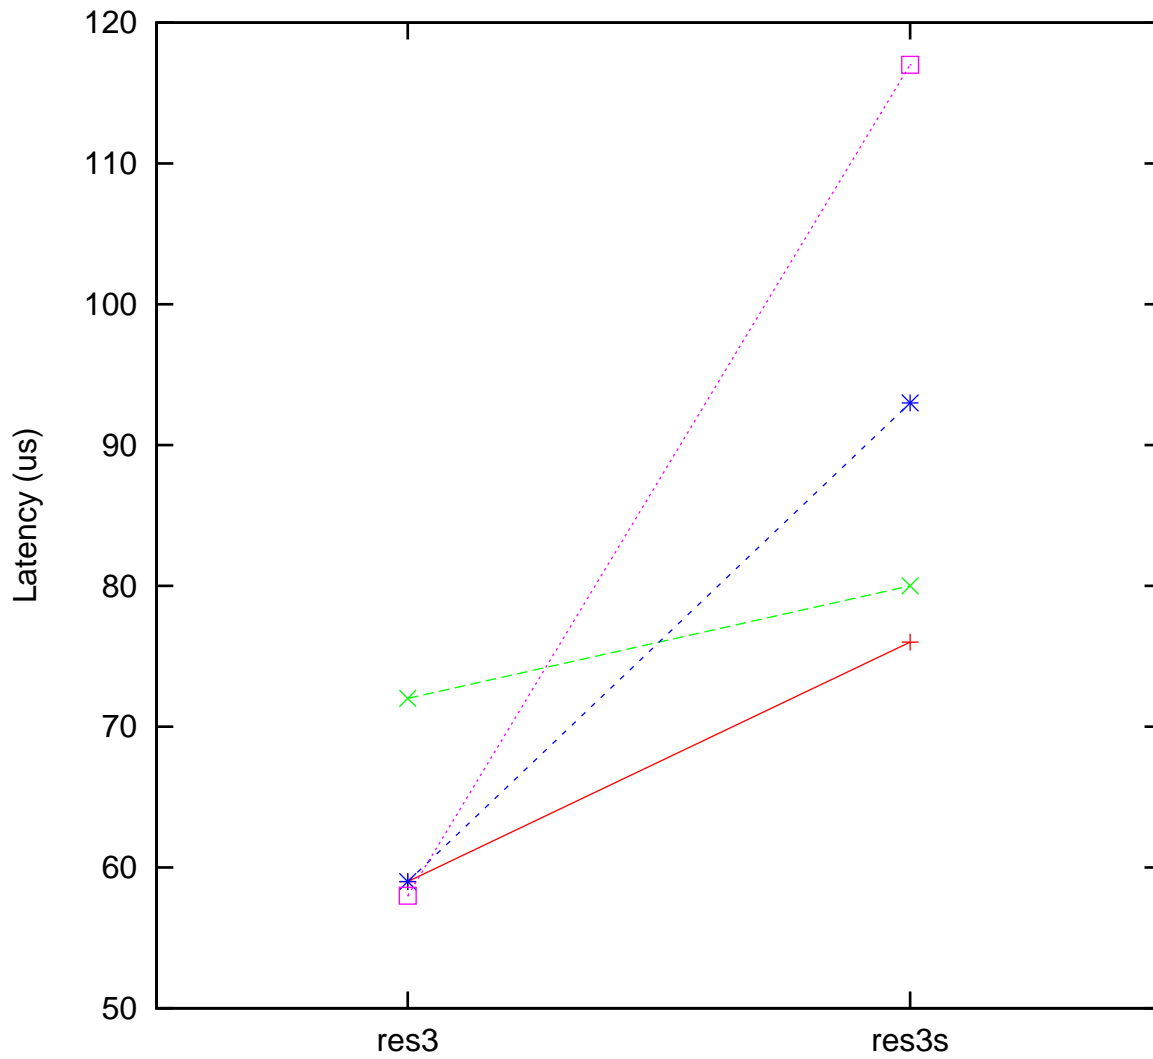

Moderate load maximum latency
x86 Intel Atom x6425E 000 MHz, Linux 5.15.49-rt47 vs.
ARM TI AM5708 000 MHz, Linux 5.10.168-rt83

(Plotted on 11/30/23 at 6:48:51)

Core 0 —+— Core 1 —x— Core 2 —*— Core 3 —□—