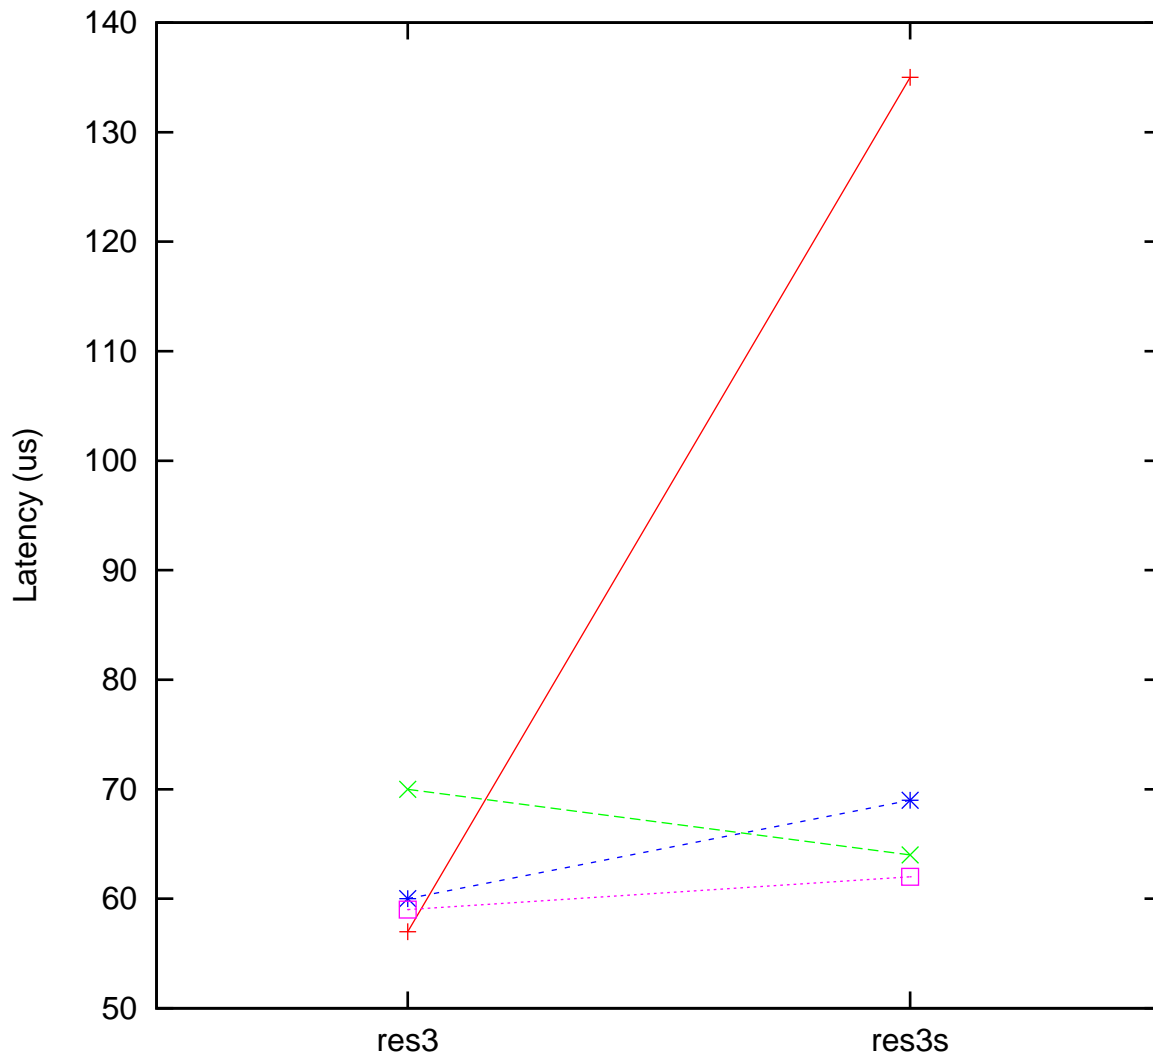

Moderate load maximum latency
x86 Intel Atom x6425E 000 MHz, Linux 5.15.49-rt47 vs.
ARM TI AM5708 000 MHz, Linux 5.10.168-rt83

(Plotted on 04/27/24 at 19:34:23)

Core 0 —+— Core 1 - -x- - Core 2 - -*- - Core 3 ···□···