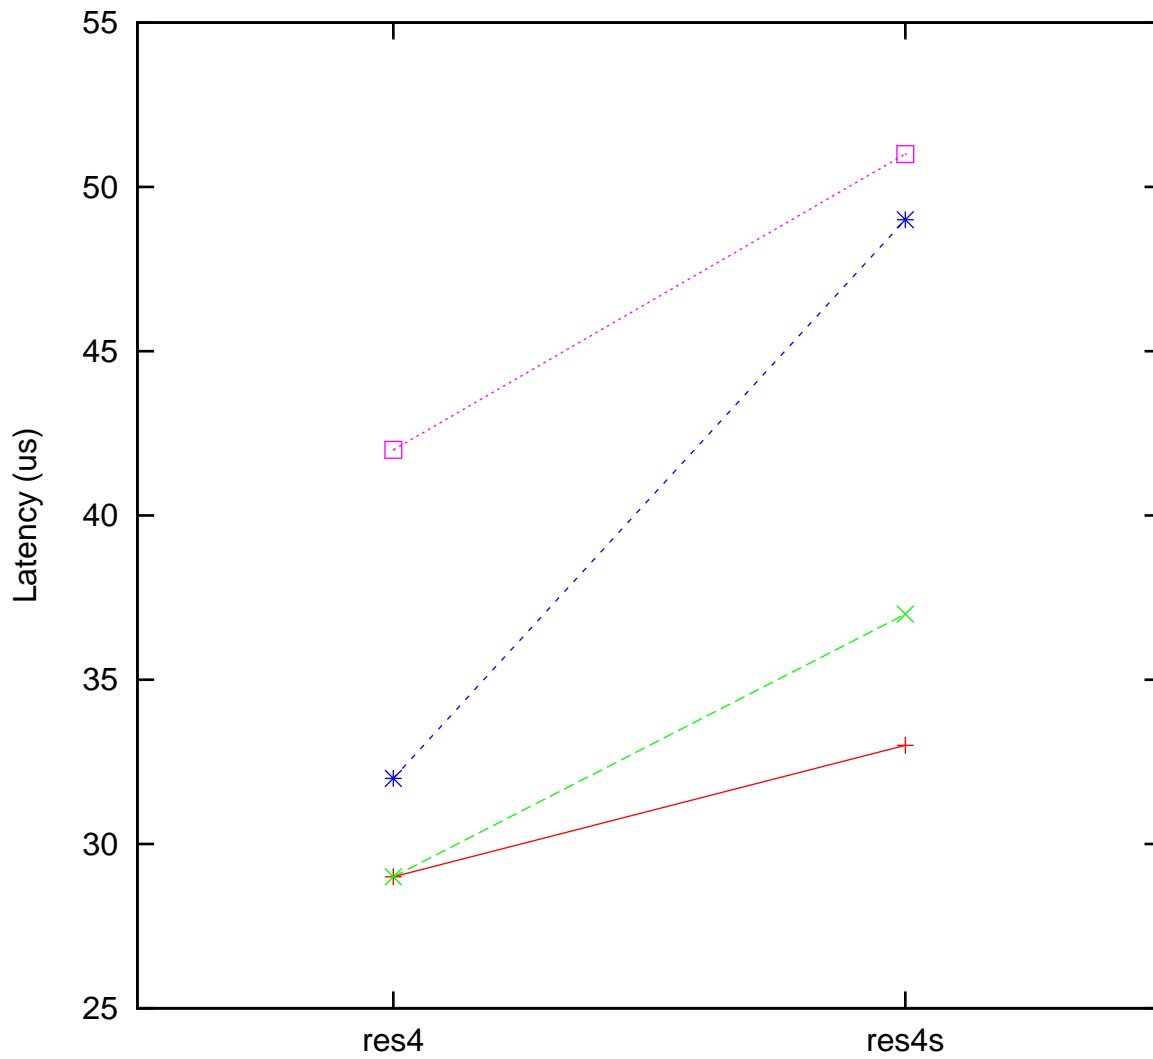

Moderate load maximum latency
x86 Intel Atom x6425RE 900 MHz, Linux 6.6.7-rt18 vs.
x86 Intel Atom x6425RE 900 MHz, Linux 6.6.7-rt18

(Plotted on 04/27/24 at 11:44:39)

Core 0 —+— Core 1 —x— Core 2 —*— Core 3 —□—