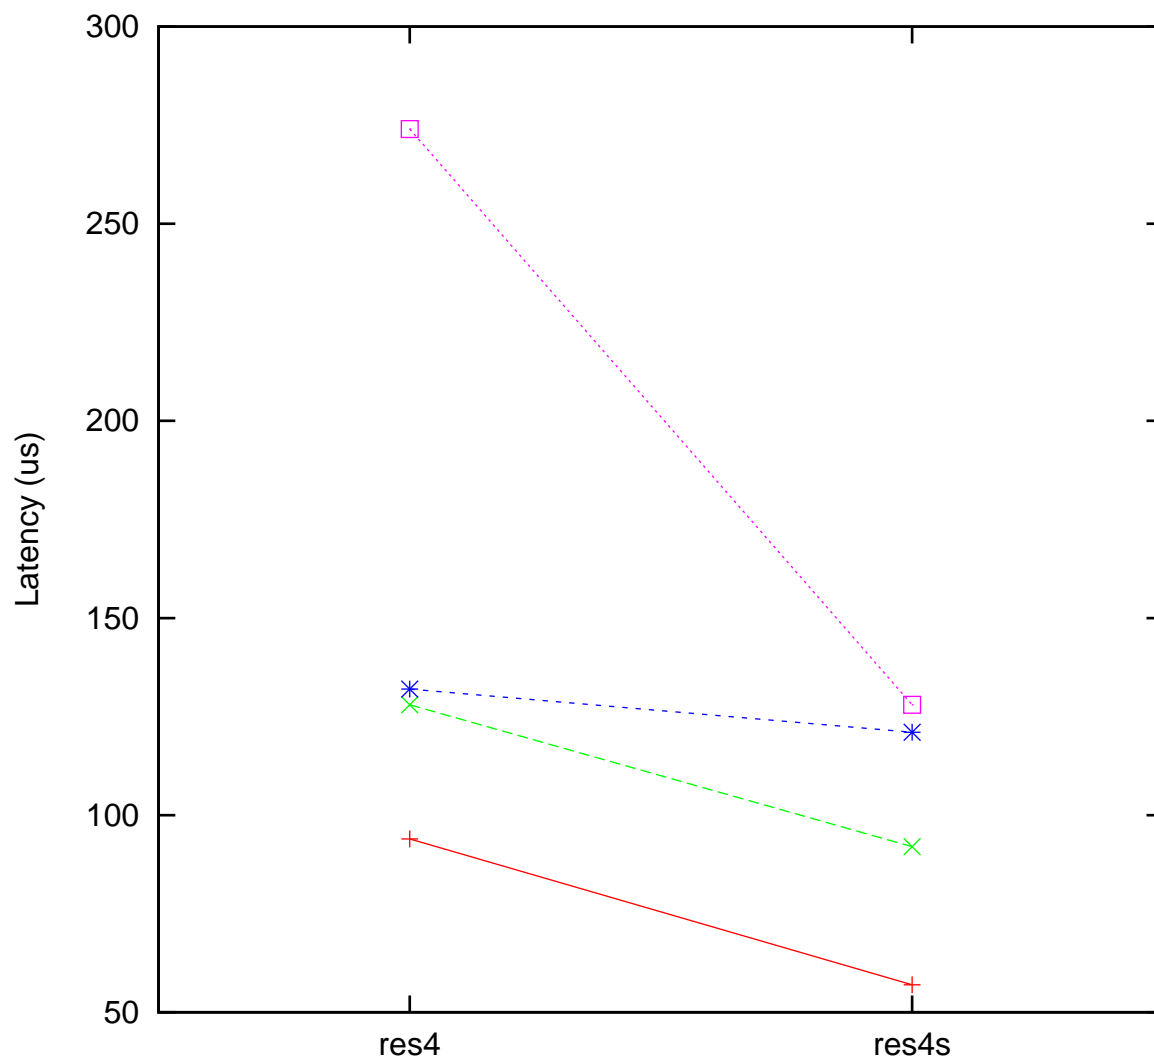

Moderate load maximum latency
x86 Intel Atom x6425RE 900 MHz, Linux 6.6.7-rt18 vs.
x86 Intel Atom x6425RE 900 MHz, Linux 6.6.7-rt18

(Plotted on 09/09/24 at 22:45:27)

Core 0 —+— Core 1 —x— Core 2 —*— Core 3 —□—