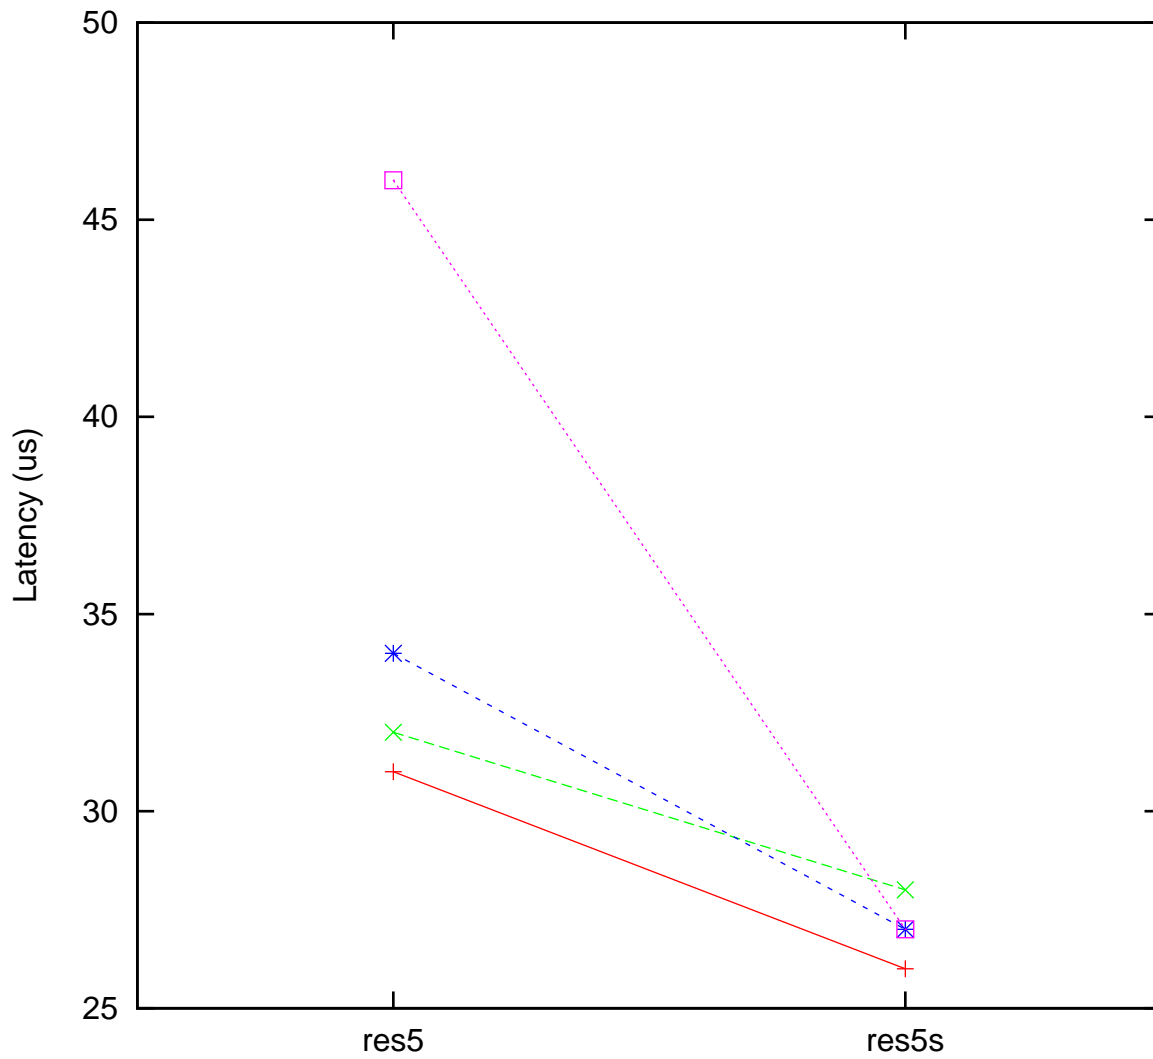

Moderate load maximum latency  
x86 Intel Core i3-8145UE 200 MHz, Linux 5.10.27-rt36 vs.  
x86 Intel Core i3-8145UE 200 MHz, Linux 5.10.27-rt36

(Plotted on 03/20/25 at 18:39:01)

Core 0 —+— Core 1 —x— Core 2 —\*— Core 3 —□—