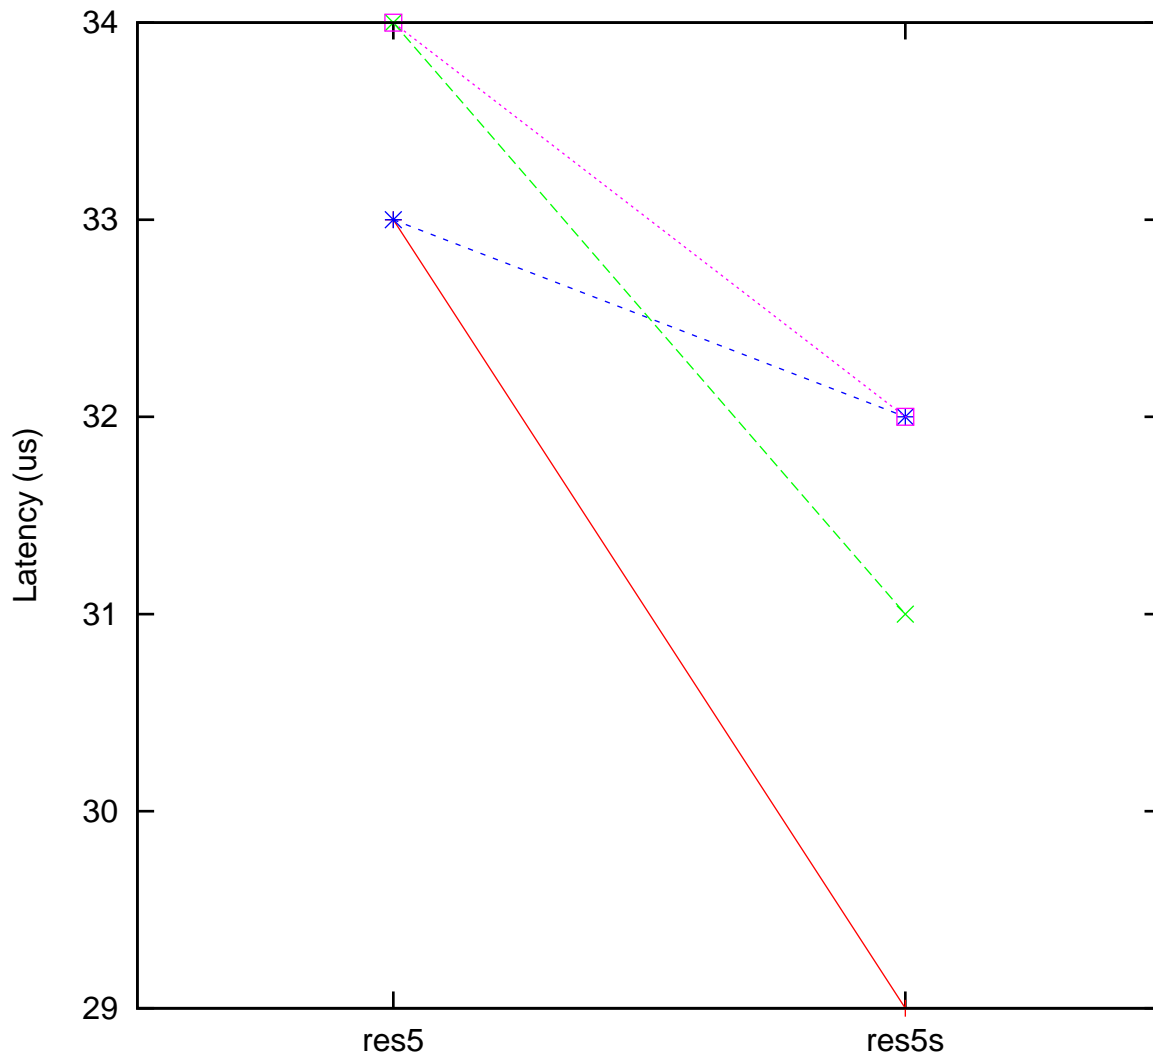

Moderate load maximum latency
x86 Intel Core i3-8145UE 200 MHz, Linux 5.10.27-rt36 vs.
x86 Intel Core i3-8145UE 200 MHz, Linux 5.10.27-rt36

(Plotted on 04/20/24 at 12:20:41)

Core 0 —+— Core 1 —x— Core 2 —*— Core 3 —□—