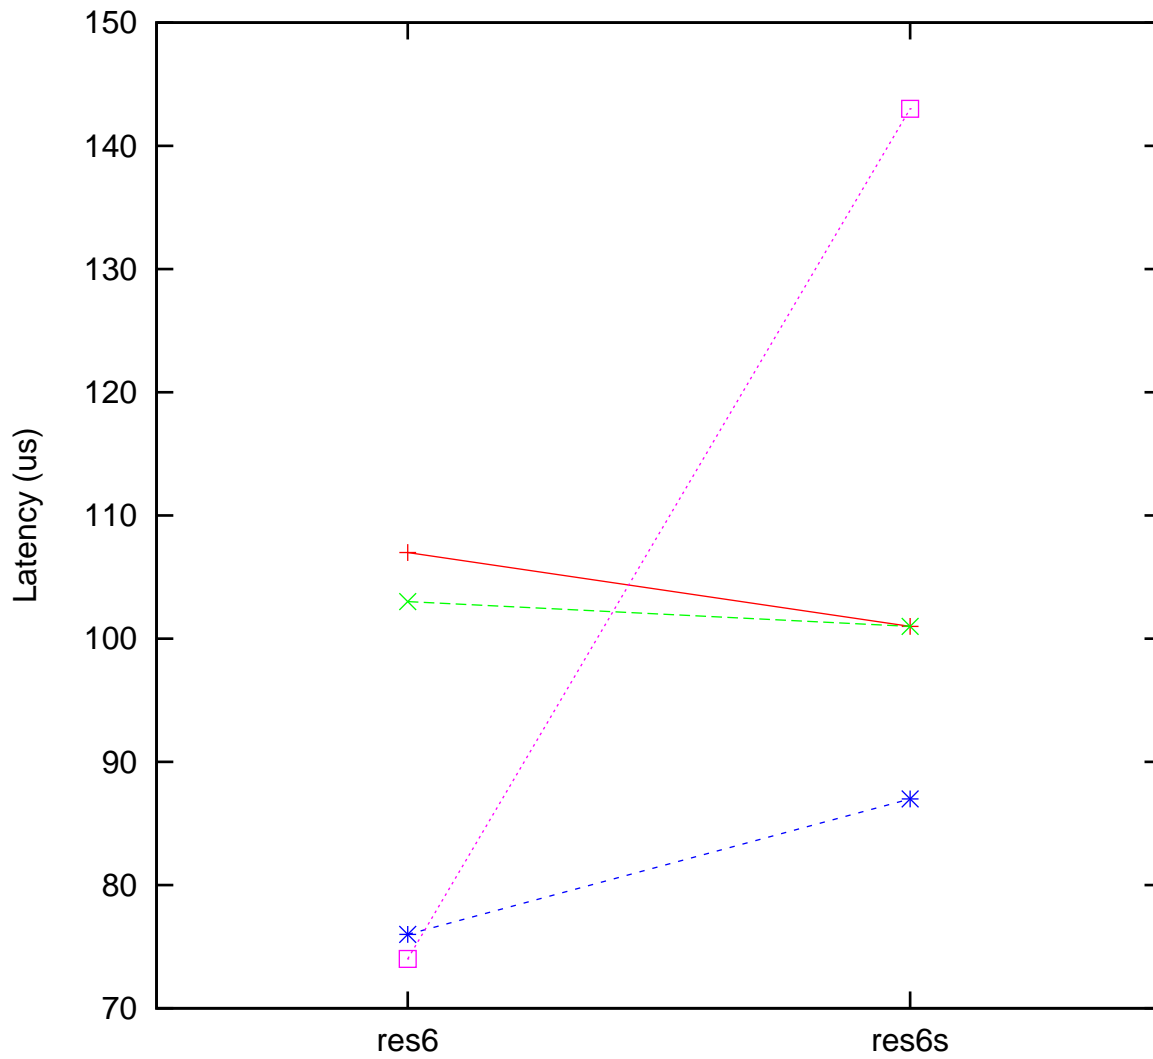

Moderate load maximum latency
x86 Intel Pentium N4200 100 MHz, Linux 6.1.19-rt8 vs.
ARM TI AM62xx 400MHz, Linux 6.1.80-rt26

(Plotted on 08/07/24 at 23:43:35)

Core 0 —+— Core 1 - -x- - Core 2 - -*- - Core 3 ···□···