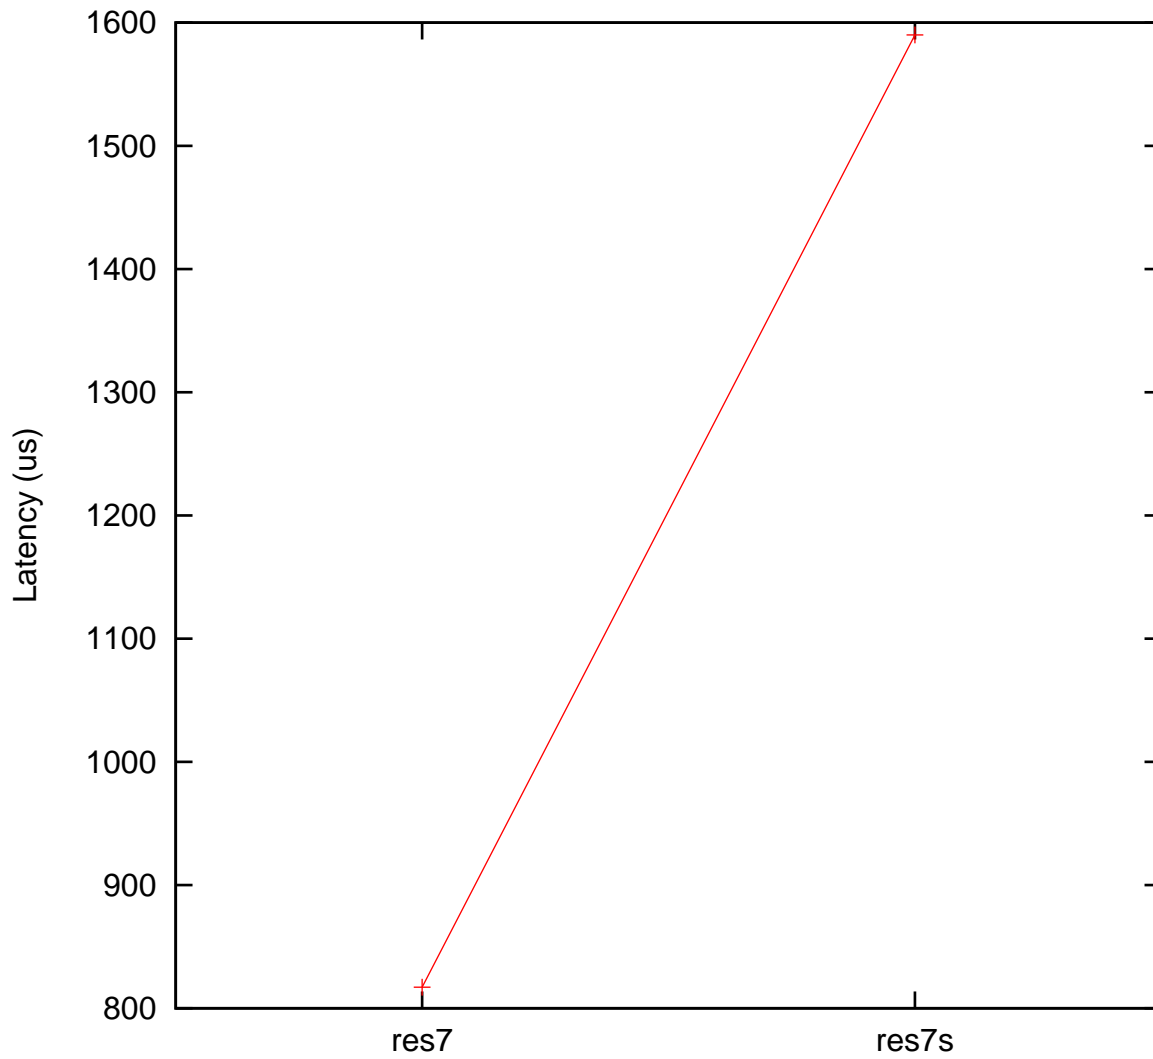

Moderate load maximum latency
ARM TI AM5708 000 MHz, Linux 4.4.41 vs.
ARM TI AM5708 000 MHz, Linux 4.19.94

(Plotted on 04/23/24 at 8:19:58)

Core 0 —+—