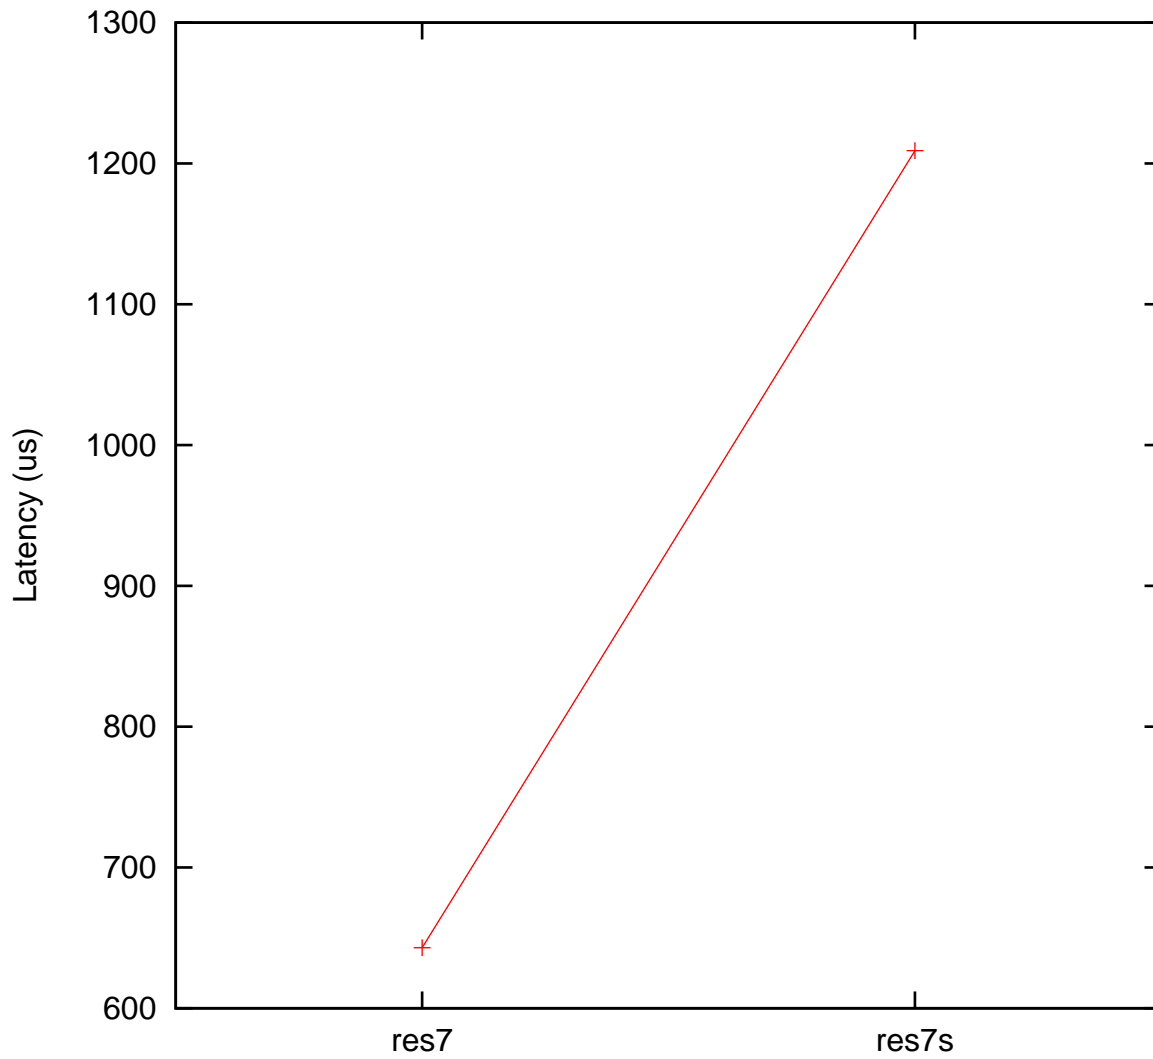

Moderate load maximum latency  
ARM TI AM5708 000 MHz, Linux 4.4.41 vs.  
ARM TI AM5708 000 MHz, Linux 4.19.94

(Plotted on 08/07/24 at 10:13:15)

Core 0 —+