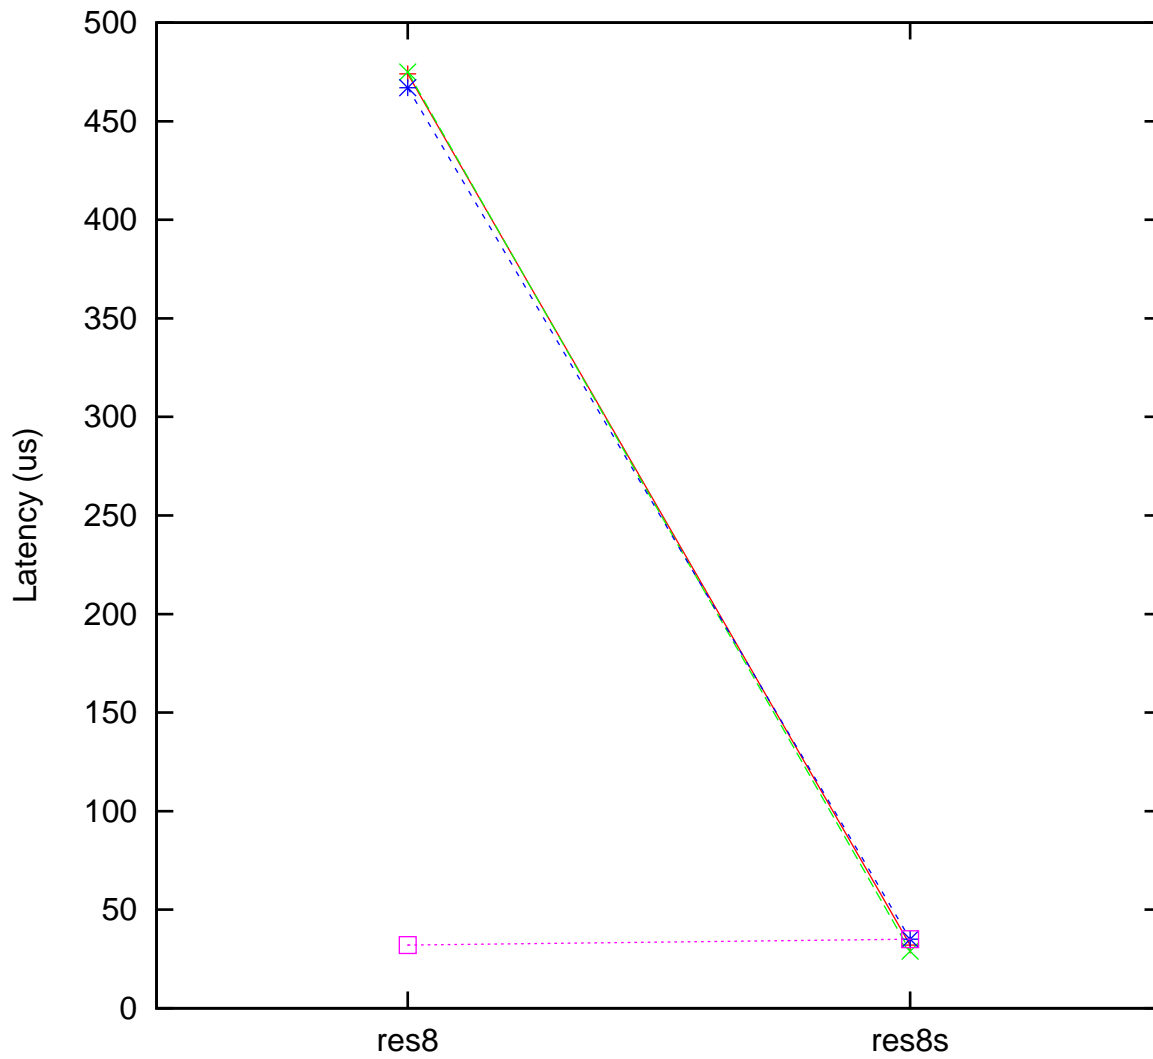

Moderate load maximum latency
x86 Intel Atom x6425RE 900 MHz, Linux 6.6.7-rt18 vs.
x86 Intel Atom x6425RE 900 MHz, Linux 6.6.7-rt18

(Plotted on 04/27/24 at 0:55:28)

Core 0 —+— Core 1 —*— Core 2 —*— Core 3 —□—