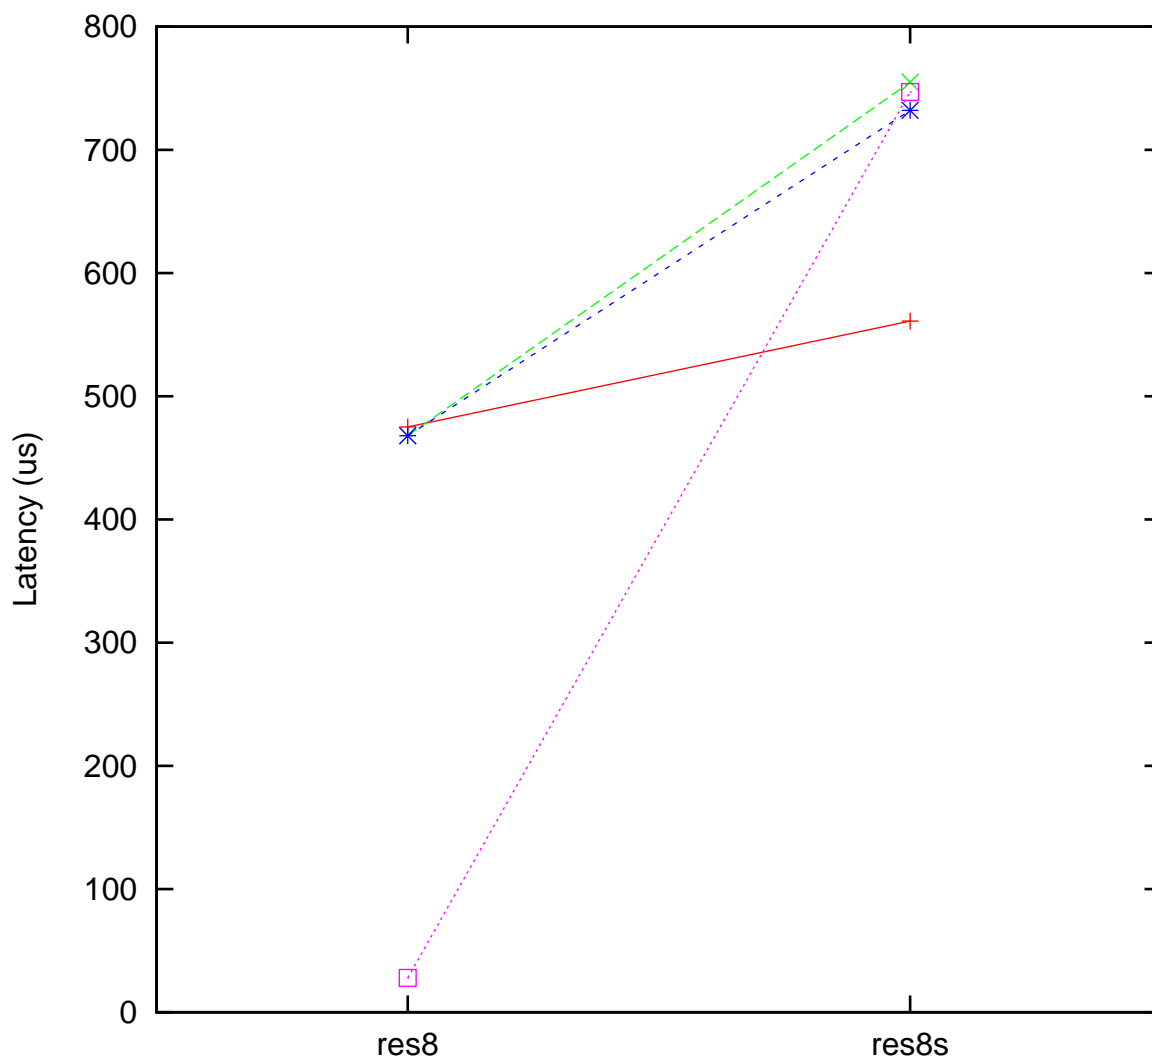

Moderate load maximum latency  
x86 Intel Atom x6425RE 900 MHz, Linux 6.6.7-rt18 vs.  
x86 Intel Atom x6425RE 900 MHz, Linux 6.6.7-rt18

(Plotted on 06/15/24 at 3:12:06)

Core 0 —+— Core 1 - -x- - Core 2 - -\*- - Core 3 ···□···