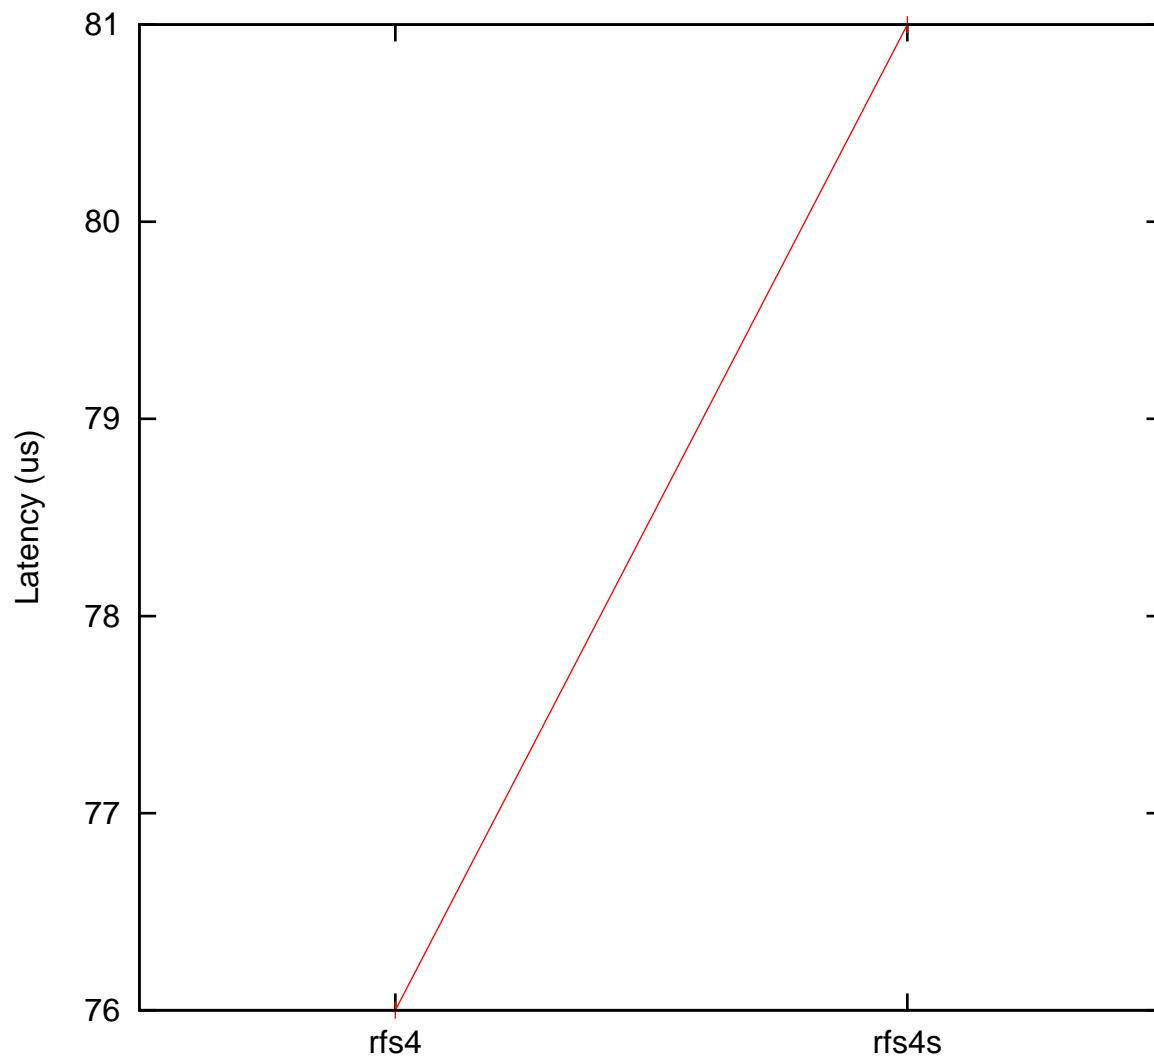

Moderate load maximum latency
ARM Unimap UM20A910 80 MHz, Linux 5.10.21-rt34 vs.
ARM Unimap UM20A910 80 MHz, Linux 5.10.21-rt34

(Plotted on 01/16/25 at 15:51:37)

Core 0 —+—