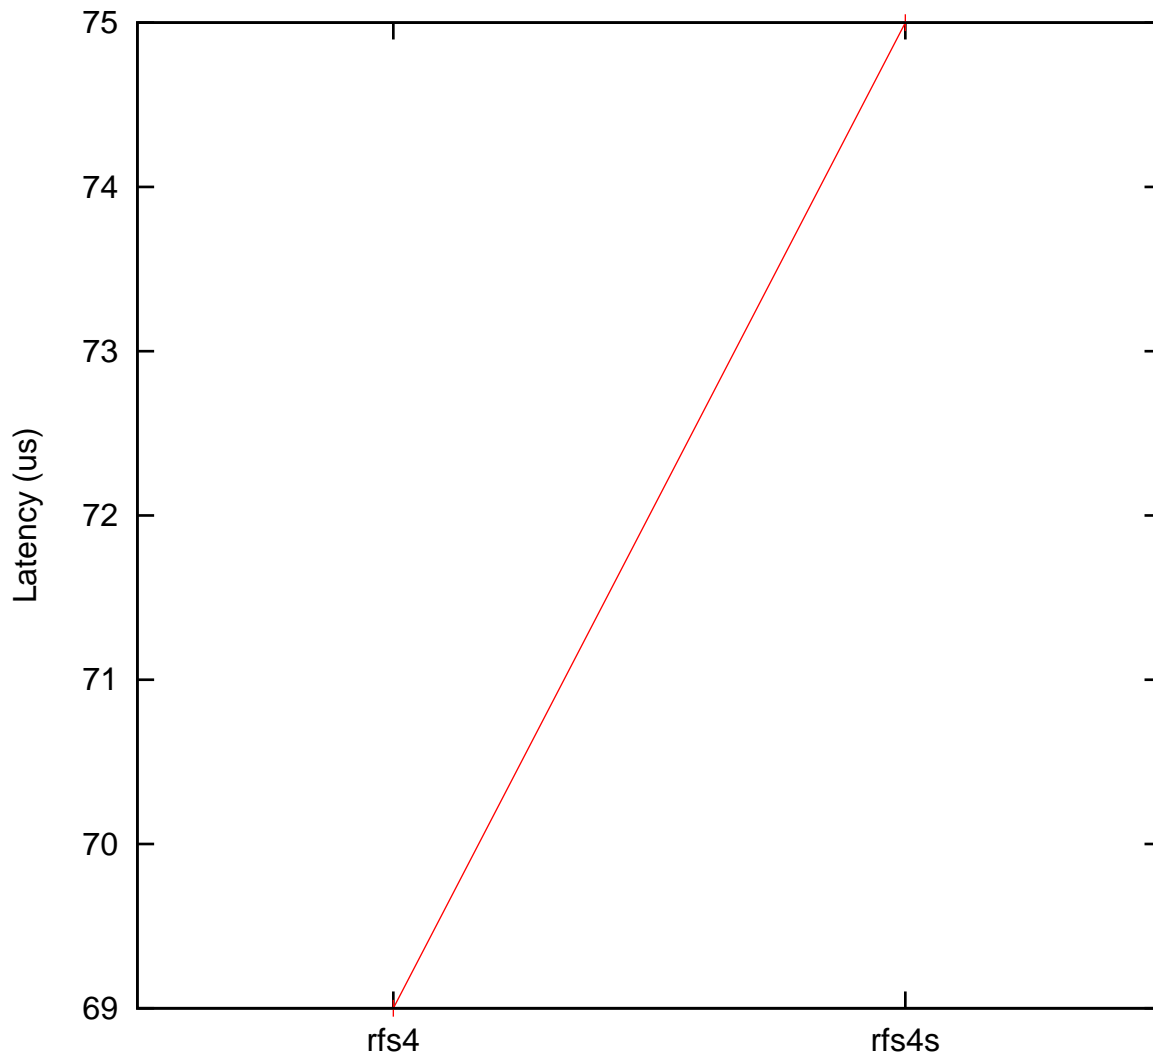

Moderate load maximum latency
ARM Unimap UM20A910 80 MHz, Linux 5.10.21-rt34 vs.
ARM Unimap UM20A910 80 MHz, Linux 5.10.21-rt34

(Plotted on 05/08/24 at 18:42:14)

Core 0 —+—