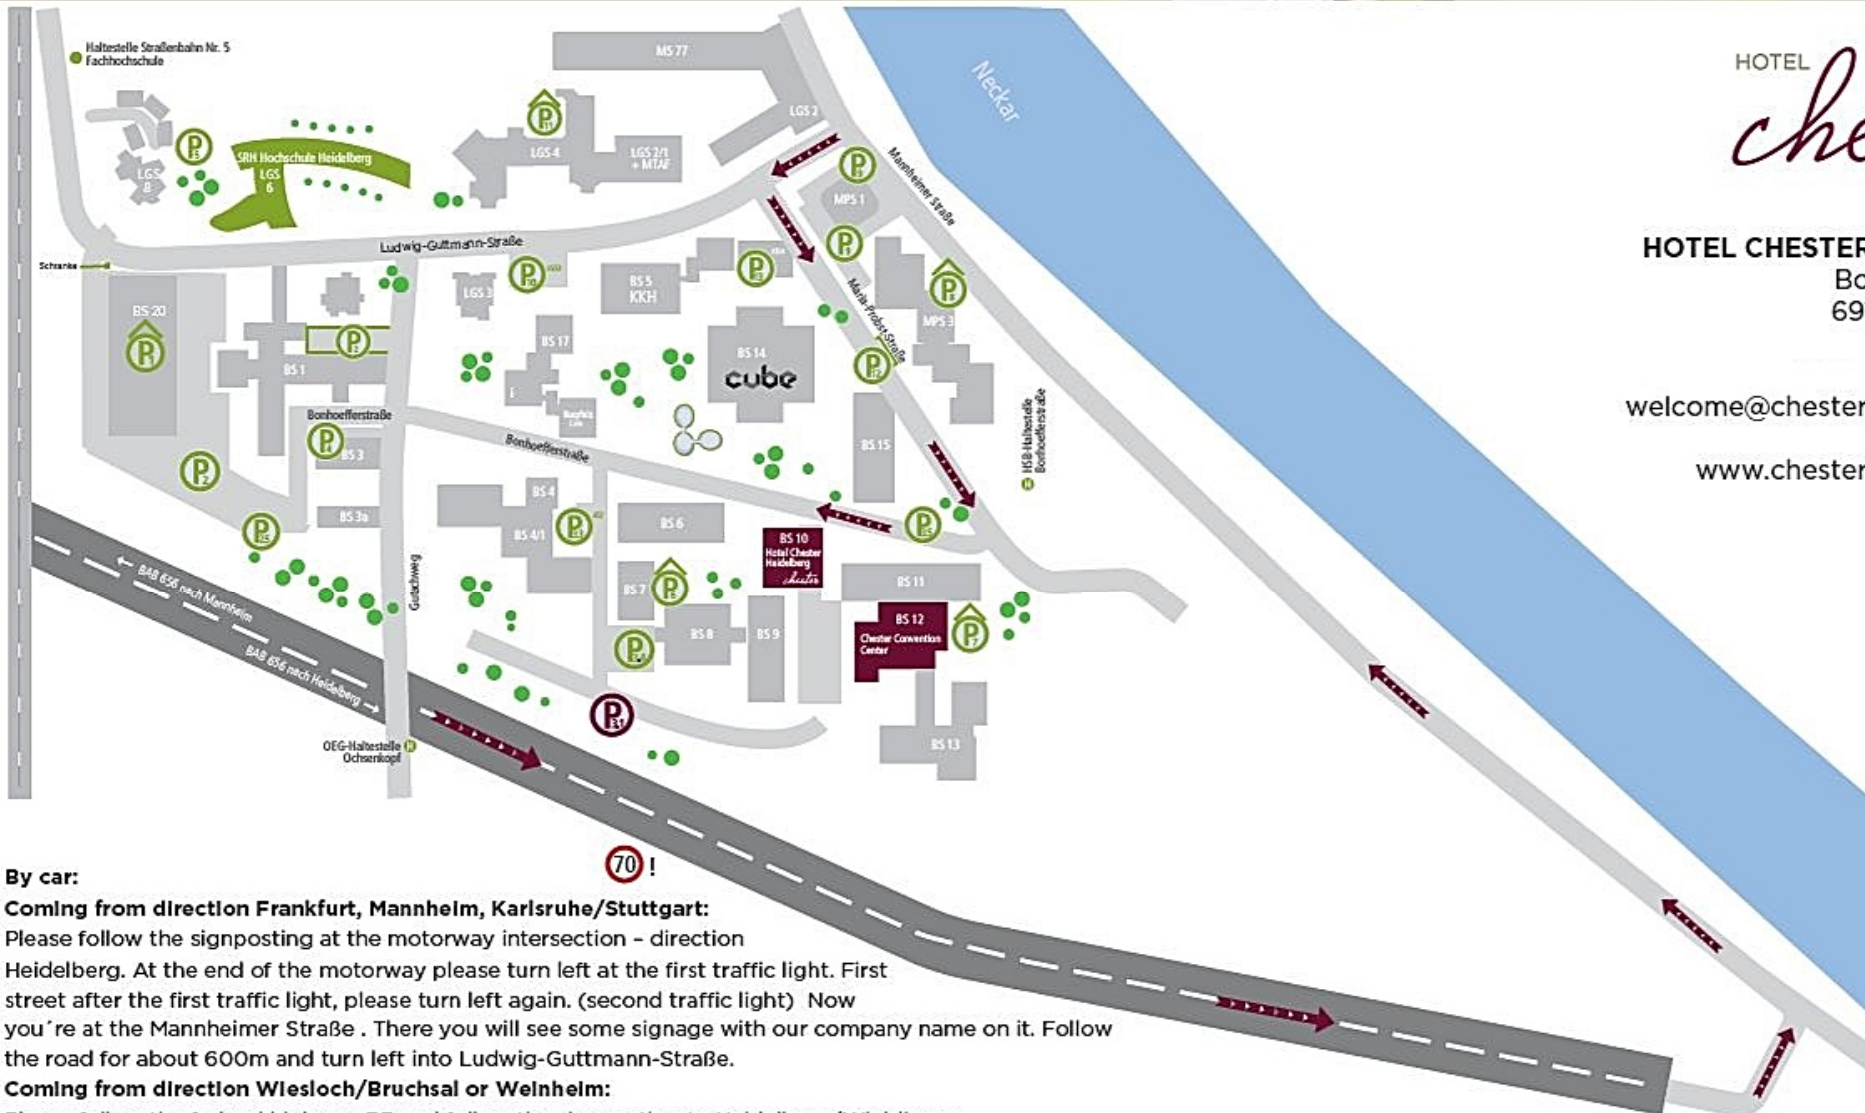

BON VOYAGE!

HOTEL
chester
HEIDELBERG

HOTEL CHESTER HEIDELBERG
Bonhoefferstr. 10
69123 Heidelberg

welcome@chester-heidelberg.de

www.chester-heidelberg.de

By car:

Coming from direction Frankfurt, Mannheim, Karlsruhe/Stuttgart:

Please follow the signposting at the motorway intersection - direction Heidelberg. At the end of the motorway please turn left at the first traffic light. First street after the first traffic light, please turn left again. (second traffic light) Now you're at the Mannheimer Straße. There you will see some signage with our company name on it. Follow the road for about 600m and turn left into Ludwig-Guttman-Straße.

Public Transportation

By train: Please exit at Heidelberg mainstation. From this point you can choose between using the bus or the tram as your preferred transportation.

By tram: Please use the tram line OEG 5 (direction Mannheim) and exit at station Ochsenkopf or Wieblingen-Süd

By bus: Please use bus line 34 (direction Wieblingen) and exit at station Bonhoefferstraße